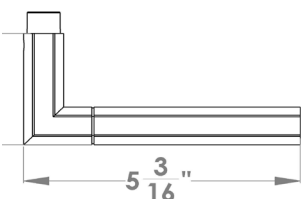

Oregon

Finish: polished/satin stainless steel (73)

To suit standard 2 1/8" door prep

Oregon - UER 48Q
 2 5/8 x 2 5/8 x 7/16"

product code square

UER48Q PAS60 73	passage 2 3/8" backset
UER48Q PAS70 73	passage 2 3/4" backset
UER48Q PRI60 73	privacy 2 3/8" backset
UER48Q PRI70 73	privacy 2 3/4" backset
UER48Q DUM 73	full dummy
UER48Q DUM L 73	half dummy left
UER48Q DUM R 73	half dummy right
UEDBQ 73	deadbolt to add to passage

Oregon - UER 48
 Ø 2 5/8 x 7/16"

round

UER48 PAS60 73	passage 2 3/8" backset
UER48 PAS70 73	passage 2 3/4" backset
UER48 PRI60 73	privacy 2 3/8" backset
UER48 PRI70 73	privacy 2 3/4" backset
UER48 DUM 73	full dummy
UER48 DUM L 73	half dummy left
UER48 DUM R 73	half dummy right
UEDB 73	deadbolt to add to passage
UEDBA 73	deadbolt keyed alike

Features UER48Q and UER48

- 3 piece rose
- concealed bolt-through fixing
- sprung
- door range 1 1/4" (31 mm) - 2" (51 mm) standard
- T- and Lip-Strike with dust box
- stainless steel faceplate
- backsets: 2 3/8" (60 mm) or 2 3/4" (70 mm)
- functions: Passage (PAS), Privacy (PRI), full dummy (DUM), dummy left (DUM L), dummy right (DUM R)
- available with UL-Latch
- 28° latch with attached face plate
- rate of satin stainless steel 304
- hub 5/16" (8 mm)
- door prep 2 1/8"
- available finish: polished/satin stainless steel

specification details

lever

round rose

square rose