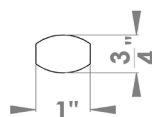

Oregon - UER 48
 Ø 2 5/8 x 7/16"

round

UER48 PAS60 73	passage 2 3/8" backset
UER48 PAS70 73	passage 2 3/4" backset
UER48 PRI60 73	privacy 2 3/8" backset
UER48 PRI70 73	privacy 2 3/4" backset
UER48 DUM 73	full dummy
UER48 DUM L 73	half dummy left
UER48 DUM R 73	half dummy right
UEDB 73	deadbolt to add to passage
UEDBA 73	deadbolt keyed alike

Features UER48Q and UER48

- 3 piece rose
- concealed bolt-through fixing
- sprung
- door range 1 1/4" (31 mm) - 2" (51 mm) standard
- T- and Lip-Strike with dust box
- stainless steel faceplate
- backsets: 2 3/8" (60 mm) or 2 3/4" (70 mm)
- functions: Passage (PAS), Privacy (PRI), full dummy (DUM), dummy left (DUM L), dummy right (DUM R)
- available with UL-Latch
- 28° latch with attached face plate
- rate of satin stainless steel 304
- hub 5/16" (8 mm)
- door prep 2 1/8"
- available finish: polished/satin stainless steel

specification details

lever

round rose

square rose