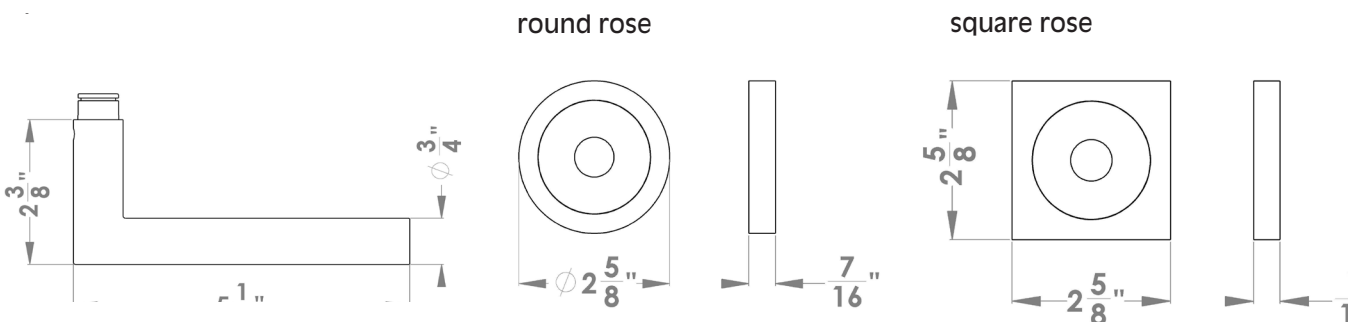

Rhodos

Finish: satin stainless steel (71)

To suit standard 2 1/8" door prep

Rhodos- UER 28Q
2 5/8 x 2 5/8 x 7/16"

Rhodos- UER 28
Ø 2 5/8 x 7/16"

Features UER28Q and UER28

- 3 piece rose
- concealed bolt-through fixing
- sprung
- door range 1 1/4" (31 mm) - 2" (51 mm) standard
- T- and Lip-Strike with dust box
- stainless steel faceplate
- backsets: 2 3/8" (60 mm) or 2 3/4" (70 mm)
- functions: Passage (PAS), Privacy (PRI), full dummy (DUM), dummy left (DUM L), dummy right (DUM R)
- available with UL-Latch
- 28° latch with attached face plate
- rate of satin stainless steel 304
- hub 5/16" (8 mm)
- door prep 2 1/8"
- available finish: satin stainless steel

product code square

UER28Q PAS60 71	passage 2 3/8" backset
UER28Q PAS70 71	passage 2 3/4" backset
UER28Q PRI60 71	privacy 2 3/8" backset
UER28Q PRI70 71	privacy 2 3/4" backset
UER28Q DUM 71	full dummy
UER28Q DUM L 71	half dummy left
UER28Q DUM R 71	half dummy right
UEDBQ 71	deadbolt to add to passage

specification details

Please note: Karcher Design products are designed and measured in metric. Imperial measurements are close approximations to the actual metric dimensions