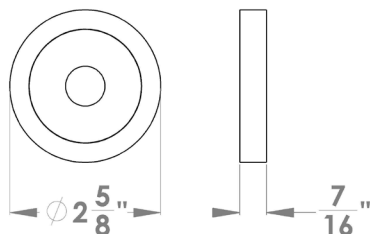

Rhodos

Finish: oil rubbed bronze (81)

To suit standard 2 1/8" door prep

product code square

UER28Q PAS60 81	passage 2 3/8" backset
UER28Q PAS70 81	passage 2 3/4" backset
UER28Q PRI60 81	privacy 2 3/8" backset
UER28Q PRI70 81	privacy 2 3/4" backset
UER28Q DUM 81	full dummy
UER28Q DUM L 81	half dummy left
UER28Q DUM R 81	half dummy right
UEDBQ 81	deadbolt to add to passage

round

UER28 PAS60 81	passage 2 3/8" backset
UER28 PAS70 81	passage 2 3/4" backset
UER28 PRI60 81	privacy 2 3/8" backset
UER28 PRI70 81	privacy 2 3/4" backset
UER28 DUM 81	full dummy
UER28 DUM L 81	half dummy left
UER28 DUM R 81	half dummy right
UEDB 81	deadbolt to add to passage
UEDBA 81	deadbolt keyed alike

Features UER28Q and UER28

- 3 piece rose
- concealed bolt-through fixing
- sprung
- door range 1 1/4" (31 mm) - 2" (51 mm) standard
- T- and Lip-Strike with dust box
- stainless steel faceplate
- backsets: 2 3/8" (60 mm) or 2 3/4" (70 mm)
- functions: Passage (PAS), Privacy (PRI), full dummy (DUM), dummy left (DUM L), dummy right (DUM R)
- available with UL-Latch
- 28° latch with attached face plate
- rate of satin stainless steel 304
- hub 5/16" (8 mm)
- door prep 2 1/8"
- available finish: oil rubbed bronze

specification details

lever

round rose

square rose