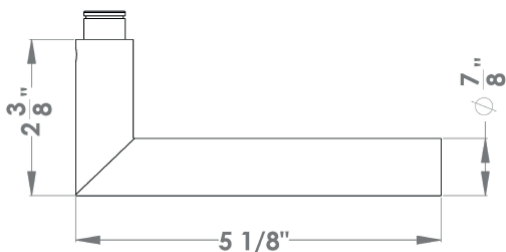

Rhodos XL

Finish: satin stainless steel (71)

To suit standard 2 1/8" door prep

Rhodos XL – UER18Q
 2 5/8 x 2 5/8 x 7/16"

Rhodos XL – UER18
 Ø 2 5/8 x 7/16"

Features UER18Q and UER18

- 3 piece rose
- concealed bolt-through fixing
- sprung
- door range 1 1/4" (31 mm) - 2" (51 mm) standard
- T- and Lip-Strike with dust box
- stainless steel faceplate
- backsets: 2 3/8" (60 mm) or 2 3/4" (70 mm)
- functions: Passage (PAS), Privacy (PRI), full dummy (DUM), dummy left (DUML), dummy right (DUMR)
- available with UL-Latch
- 28° latch with attached face plate
- rate of satin stainless steel 304
- hub 5/16" (8 mm)
- door prep 2 1/8"
- available finish: satin stainless steel, cosmos black

product code square

UER18Q PAS60 71	passage 2 3/8" backset
UER18Q PAS70 71	passage 2 3/4" backset
UER18Q PRI60 71	privacy 2 3/8" backset
UER18Q PRI70 71	privacy 2 3/4" backset
UER18Q DUM 71	full dummy
UER18Q DUML 71	half dummy left
UER18Q DUMR 71	half dummy right
UEDBQ 71	deadbolt to add to passage
UEDBQ A 71	deadbolt keyed alike

specification details

lever

round rose

square rose