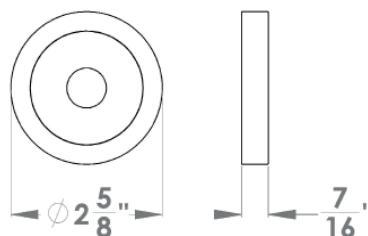

Rhodos XL

Finish: satin stainless steel (71)

To suit standard 2 1/8" door prep

Rhodos XL – UER18Q
 2 5/8 x 2 5/8 x 7/16"

Rhodos XL – UER18
 Ø 2 5/8 x 7/16"

Features UER18Q and UER18

- 3 piece rose
- concealed bolt-through fixing
- sprung
- door range 1 1/4" (31 mm) - 2" (51 mm) standard
- T- and Lip-Strike with dust box
- stainless steel faceplate
- backsets: 2 3/8" (60 mm) or 2 3/4" (70 mm)
- functions: Passage (PAS), Privacy (PRI), full dummy (DUM), dummy left (DUML), dummy right (DUMR)
- available with UL-Latch
- 28° latch with attached face plate
- rate of satin stainless steel 304
- hub 5/16" (8 mm)
- door prep 2 1/8"
- available finish: satin stainless steel, cosmos black

product code round

UER18 PAS60 71	passage 2 3/8" backset
UER18 PAS70 71	passage 2 3/4" backset
UER18 PRI60 71	privacy 2 3/8" backset
UER18 PRI70 71	privacy 2 3/4" backset
UER18 DUM 71	full dummy
UER18 DUML 71	half dummy left
UER18 DUMR 71	half dummy right
UEDB 71	deadbolt to add to passage
UEDB A 71	deadbolt keyed alike

specification details

lever

round rose

square rose