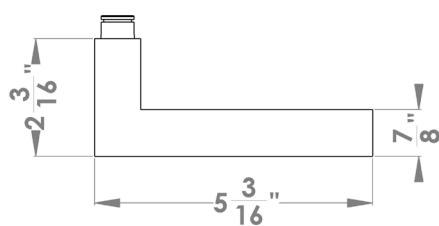

Seattle

Finish: oil rubbed bronze (81)

To suit standard 2 1/8" door prep

Seattle- UER 46Q
 2 5/8 x 2 5/8 x 7/16"

product code square

UER46Q PAS60 81	passage 2 3/8" backset
UER46Q PAS70 81	passage 2 3/4" backset
UER46Q PRI60 81	privacy 2 3/8" backset
UER46Q PRI70 81	privacy 2 3/4" backset
UER46Q DUM 81	full dummy
UER46Q DUM L 81	half dummy left
UER46Q DUM R 81	half dummy right
UEDBQ 81	deadbolt to add to passage

Features UER46Q

- 3 piece rose
- concealed bolt-through fixing
- sprung
- door range 1 1/4" (31 mm) - 2" (51 mm) standard
- T- and Lip-Strike with dust box
- stainless steel faceplate
- backsets: 2 3/8" (60 mm) or 2 3/4" (70 mm)
- functions: Passage (PAS), Privacy (PRI), full dummy (DUM), dummy left (DUM L), dummy right (DUM R)
- available with UL-Latch
- 28° latch with attached face plate
- rate of satin stainless steel 304
- hub 5/16" (8 mm)
- door prep 2 1/8"
- available finish: oil rubbed bronze

specification details

lever

square rose