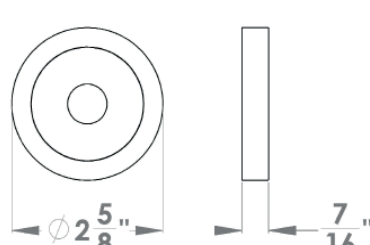

Sylt - UER26
 Ø 2 5/8 x 7/16"

round

UER26 PAS60 71	passage 2 3/8" backset
UER26 PAS70 71	passage 2 3/4" backset
UER26 PRI60 71	privacy 2 3/8" backset
UER26 PRI70 71	privacy 2 3/4" backset
UER26 DUM 71	full dummy
UER26 DUML 71	half dummy left
UER26 DUMR 71	half dummy right
UEDB 71	deadbolt to add to passage
UEDB A 71	deadbolt keyed alike

Features UER26Q and UER26

- 3 piece rose
- concealed bolt-through fixing
- sprung
- door range 1 1/4" (31 mm) - 2" (51 mm) standard
- T- and Lip-Strike with dust box
- stainless steel faceplate
- backsets: 2 3/8" (60 mm) or 2 3/4" (70 mm)
- functions: Passage (PAS), Privacy (PRI), full dummy (DUM), dummy left (DUML), dummy right (DUMR)
- available with UL-Latch
- 28° latch with attached face plate
- rate of satin stainless steel 304
- hub 5/16" (8 mm)
- door prep 2 1/8"
- available finish: satin stainless steel, cosmos black

specification details

lever

round rose

square rose