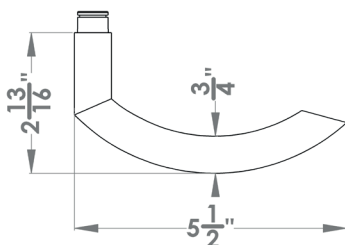

Sylt

Finish: satin stainless steel (71)

To suit standard 2 1/8" door prep

Sylt - UER26Q
 2 5/8 x 2 5/8 x 7/16"

product code square

UER26Q PAS60 71	passage 2 3/8" backset
UER26Q PAS70 71	passage 2 3/4" backset
UER26Q PRI60 71	privacy 2 3/8" backset
UER26Q PRI70 71	privacy 2 3/4" backset
UER26Q DUM 71	full dummy
UER26Q DUML 71	half dummy left
UER26Q DUMR 71	half dummy right
UEDBQ 71	deadbolt to add to passage
UEDBQ A 71	deadbolt keyed alike

Sylt - UER26
 Ø 2 5/8 x 7/16"

round

UER26 PAS60 71	passage 2 3/8" backset
UER26 PAS70 71	passage 2 3/4" backset
UER26 PRI60 71	privacy 2 3/8" backset
UER26 PRI70 71	privacy 2 3/4" backset
UER26 DUM 71	full dummy
UER26 DUML 71	half dummy left
UER26 DUMR 71	half dummy right
UEDB 71	deadbolt to add to passage
UEDB A 71	deadbolt keyed alike

Features UER26Q and UER26

- 3 piece rose
- concealed bolt-through fixing
- sprung
- door range 1 1/4" (31 mm) - 2" (51 mm) standard
- T- and Lip-Strike with dust box
- stainless steel faceplate
- backsets: 2 3/8" (60 mm) or 2 3/4" (70 mm)
- functions: Passage (PAS), Privacy (PRI), full dummy (DUM), dummy left (DUML), dummy right (DUMR)
- available with UL-Latch
- 28° latch with attached face plate
- rate of satin stainless steel 304
- hub 5/16" (8 mm)
- door prep 2 1/8"
- available finish: satin stainless steel, cosmos black

specification details

lever

round rose

square rose