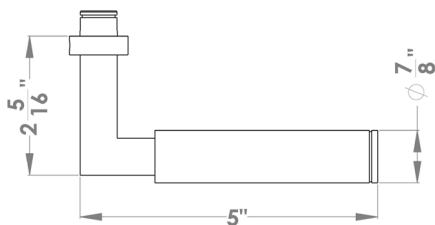

Tasmania

Finish: satin stainless steel (71)

To suit standard 2 1/8" door prep

Tasmania – UER 31Q
 2 5/8 x 2 5/8 x 7/16"

Tasmania – UER 31
 Ø 2 5/8 x 7/16"

Features UER31Q and UER31

- 3 piece rose
- concealed bolt-through fixing
- sprung
- door range 1 1/4" (31 mm) - 2" (51 mm) standard
- T- and Lip-Strike with dust box
- stainless steel faceplate
- backsets: 2 3/8" (60 mm) or 2 3/4" (70 mm)
- functions: Passage (PAS), Privacy (PRI), full dummy (DUM), dummy left (DUM L), dummy right (DUM R)
- available with UL-Latch
- 28° latch with attached face plate
- rate of satin stainless steel 304
- hub 5/16" (8 mm)
- door prep 2 1/8"
- available finish: satin stainless steel

product code square

UER31Q PAS60 71	passage 2 3/8" backset
UER31Q PAS70 71	passage 2 3/4" backset
UER31Q PRI60 71	privacy 2 3/8" backset
UER31Q PRI70 71	privacy 2 3/4" backset
UER31Q DUM 71	full dummy
UER31Q DUM L 71	half dummy left
UER31Q DUM R 71	half dummy right
UEDBQ 71	deadbolt to add to passage

specification details

lever

round rose

square rose