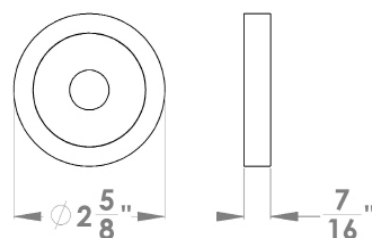

Tasmania

Finish: satin stainless steel (71)

To suit standard 2 1/8" door prep

Tasmania – UER 31Q
 2 5/8 x 2 5/8 x 7/16"

Tasmania – UER 31
 Ø 2 5/8 x 7/16"

Features UER31Q and UER31

- 3 piece rose
- concealed bolt-through fixing
- sprung
- door range 1 1/4" (31 mm) - 2" (51 mm) standard
- T- and Lip-Strike with dust box
- stainless steel faceplate
- backsets: 2 3/8" (60 mm) or 2 3/4" (70 mm)
- functions: Passage (PAS), Privacy (PRI), full dummy (DUM), dummy left (DUM L), dummy right (DUM R)
- available with UL-Latch
- 28° latch with attached face plate
- rate of satin stainless steel 304
- hub 5/16" (8 mm)
- door prep 2 1/8"
- available finish: satin stainless steel

round

UER31 PAS60 71	passage 2 3/8" backset
UER31 PAS70 71	passage 2 3/4" backset
UER31 PRI60 71	privacy 2 3/8" backset
UER31 PRI70 71	privacy 2 3/4" backset
UER31 DUM 71	full dummy
UER31 DUM L 71	half dummy left
UER31 DUM R 71	half dummy right
UEDB 71	deadbolt to add to passage
UEDBA 71	deadbolt keyed alike

specification details

lever

round rose

square rose