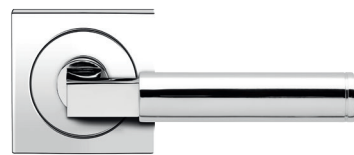

Tasmania

Finish: polished stainless steel (72)

To suit standard 2 1/8" door prep

Tasmania – UER 31Q
 2 5/8 x 2 5/8 x 7/16"

product code square

UER31Q PAS60 72	passage 2 3/8" backset
UER31Q PAS70 72	passage 2 3/4" backset
UER31Q PRI60 72	privacy 2 3/8" backset
UER31Q PRI70 72	privacy 2 3/4" backset
UER31Q DUM 72	full dummy
UER31Q DUM L 72	half dummy left
UER31Q DUM R 72	half dummy right
UEDBQ 72	deadbolt to add to passage

Tasmania – UER 31
 Ø 2 5/8 x 7/16"

round

UER31 PAS60 72	passage 2 3/8" backset
UER31 PAS70 72	passage 2 3/4" backset
UER31 PRI60 72	privacy 2 3/8" backset
UER31 PRI70 72	privacy 2 3/4" backset
UER31 DUM 72	full dummy
UER31 DUM L 72	half dummy left
UER31 DUM R 72	half dummy right
UEDB 72	deadbolt to add to passage
UEDBA 72	deadbolt keyed alike

Features UER31Q and UER31

- 3 piece rose
- concealed bolt-through fixing
- sprung
- door range 1 1/4" (31 mm) - 2" (51 mm) standard
- T- and Lip-Strike with dust box
- stainless steel faceplate
- backsets: 2 3/8" (60 mm) or 2 3/4" (70 mm)
- functions: Passage (PAS), Privacy (PRI), full dummy (DUM), dummy left (DUM L), dummy right (DUM R)
- available with UL-Latch
- 28° latch with attached face plate
- rate of satin stainless steel 304
- hub 5/16" (8 mm)
- door prep 2 1/8"
- available finish: polished stainless steel

specification details

lever

round rose

square rose