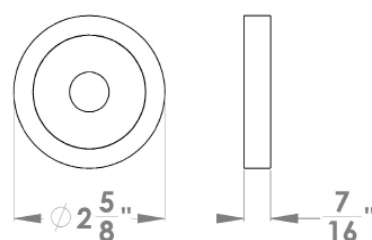

Features UER31Q and UER31

- 3 piece rose
- concealed bolt-through fixing
- sprung
- door range 1 1/4" (31 mm) - 2" (51 mm) standard
- T- and Lip-Strike with dust box
- stainless steel faceplate
- backsets: 2 3/8" (60 mm) or 2 3/4" (70 mm)
- functions: Passage (PAS), Privacy (PRI), full dummy (DUM), dummy left (DUM L), dummy right (DUM R)
- available with UL-Latch
- 28° latch with attached face plate
- rate of satin stainless steel 304
- hub 5/16" (8 mm)
- door prep 2 1/8"
- available finish: polished stainless steel

specification details

lever

round rose

square rose