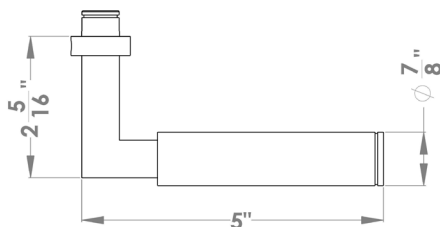

Tasmania

Finish: polished stainless steel (72)

To suit standard 2 1/8" door prep

Tasmania – UER 31Q
 2 5/8 x 2 5/8 x 7/16"

product code square

UER31Q PAS60 72	passage 2 3/8" backset
UER31Q PAS70 72	passage 2 3/4" backset
UER31Q PRI60 72	privacy 2 3/8" backset
UER31Q PRI70 72	privacy 2 3/4" backset
UER31Q DUM 72	full dummy
UER31Q DUM L 72	half dummy left
UER31Q DUM R 72	half dummy right
UEDBQ 72	deadbolt to add to passage

Tasmania – UER 31
 Ø 2 5/8 x 7/16"

round

UER31 PAS60 72	passage 2 3/8" backset
UER31 PAS70 72	passage 2 3/4" backset
UER31 PRI60 72	privacy 2 3/8" backset
UER31 PRI70 72	privacy 2 3/4" backset
UER31 DUM 72	full dummy
UER31 DUM L 72	half dummy left
UER31 DUM R 72	half dummy right
UEDB 72	deadbolt to add to passage
UEDBA 72	deadbolt keyed alike

Features UER31Q and UER31

- 3 piece rose
- concealed bolt-through fixing
- sprung
- door range 1 1/4" (31 mm) - 2" (51 mm) standard
- T- and Lip-Strike with dust box
- stainless steel faceplate
- backsets: 2 3/8" (60 mm) or 2 3/4" (70 mm)
- functions: Passage (PAS), Privacy (PRI), full dummy (DUM), dummy left (DUM L), dummy right (DUM R)
- available with UL-Latch
- 28° latch with attached face plate
- rate of satin stainless steel 304
- hub 5/16" (8 mm)
- door prep 2 1/8"
- available finish: polished stainless steel

specification details

lever

round rose

square rose