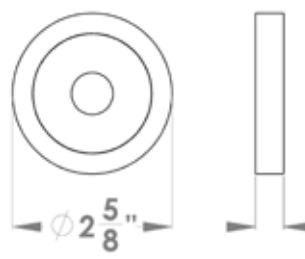

- Itamar Harari Designer of Madrid UER56

Montana

Finish: satin stainless steel (71)

To suit standard 2 1/8" door prep

Madrid – UER56Q
 2 5/8 x 2 5/8 x 7/16"

Madrid – UER56
 Ø 2 5/8 x 7/16"

Features UER56Q and UER56

- 3 piece rose
- concealed bolt-through fixing
- sprung
- door range 1 1/4" (31 mm) - 2" (50 mm) standard
- T- and Lip-Strike with dust box
- stainless steel faceplate
- backsets: 2 3/8" (60 mm) or 2 3/4" (70 mm)
- functions: Passage (PAS), Privacy (PRI), full dummy (DUM), dummy left (DUML), dummy right (DUMR)
- available with UL-Latch
- 28° latch with attached face plate
- rate of satin stainless steel 304
- hub 5/16" (8 mm)
- door prep 2 1/8"
- available finish: satin stainless steel

round

UER56 PAS60 71	passage 2 3/8" backset
UER56 PAS70 71	passage 2 3/4" backset
UER56 PRI60 71	privacy 2 3/8" backset
UER56 PRI70 71	privacy 2 3/4" backset
UER56 DUM 71	full dummy
UER56 DUML 71	half dummy left
UER56 DUMR 71	half dummy right
UEDB 71	deadbolt to add to passage
UEDB A 71	deadbolt keyed alike

specification details

lever

round rose

square rose

Please note: Karcher Design products are designed and measured in metric. Imperial measurements are close approximations to the actual metric dimensions.