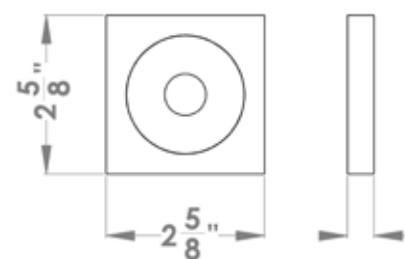

- Itamar Harari Designer of Madrid UER56

Montana

Finish: satin stainless steel (71)

To suit standard 2 1/8" door prep

Madrid – UER56Q
 2 5/8 x 2 5/8 x 7/16"

Madrid – UER56
 Ø 2 5/8 x 7/16"

Features UER56Q and UER56

specification details

lever

round rose

square rose

Please note: Karcher Design products are designed and measured in metric. Imperial measurements are close approximations to the actual metric dimensions.