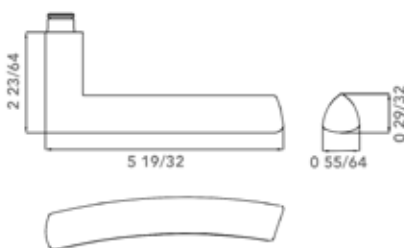

- Itamar Harari Designer of Madrid UER56

Montana

Finish: satin stainless steel (71)

To suit standard 2 1/8" door prep

Madrid – UER56Q
 2 5/8 x 2 5/8 x 7/16"

Madrid – UER56
 Ø 2 5/8 x 7/16"

Features UER56Q and UER56

- 3 piece rose
- concealed bolt-through fixing
- sprung
- door range 1 1/4" (31 mm) - 2" (50 mm) standard
- T- and Lip-Strike with dust box
- stainless steel faceplate
- backsets: 2 3/8" (60 mm) or 2 3/4" (70 mm)
- functions: Passage (PAS), Privacy (PRI), full dummy (DUM), dummy left (DUML), dummy right (DUMR)
- available with UL-Latch
- 28° latch with attached face plate
- rate of satin stainless steel 304
- hub 5/16" (8 mm)
- door prep 2 1/8"
- available finish: satin stainless steel

product code square

UER56Q PAS60 71	passage 2 3/8" backset
UER56Q PAS70 71	passage 2 3/4" backset
UER56Q PRI60 71	privacy 2 3/8" backset
UER56Q PRI70 71	privacy 2 3/4" backset
UER56Q DUM 71	full dummy
UER56Q DUML 71	half dummy left
UER56Q DUMR 71	half dummy right
UEDBQ 71	deadbolt to add to passage
UEDBQ A 71	deadbolt keyed alike

specification details

lever

round rose

square rose

Please note: Karcher Design products are designed and measured in metric. Imperial measurements are close approximations to the actual metric dimensions.