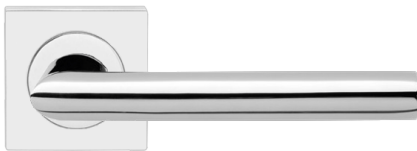

Verona

Finish: polish stainless steel (72)

To suit standard 2 1/8" door prep

Verona- UER 37Q
 2 5/8 x 2 5/8 x 7/16"

Verona- UER 37
 Ø 2 5/8 x 7/16"

Features UER37Q and UER37

- 3 piece rose
- concealed bolt-through fixing
- sprung
- door range 1 1/4" (31 mm) - 2" (51 mm) standard
- T- and Lip-Strike with dust box
- stainless steel faceplate
- backsets: 2 3/8" (60 mm) or 2 3/4" (70 mm)
- functions: Passage (PAS), Privacy (PRI), full dummy (DUM), dummy left (DUM L), dummy right (DUM R)
- available with UL-Latch
- 28° latch with attached face plate
- rate of satin stainless steel 304
- hub 5/16" (8 mm)
- door prep 2 1/8"
- available finish: polish stainless steel

product code square

UER37Q PAS60 72	passage 2 3/8" backset
UER37Q PAS70 72	passage 2 3/4" backset
UER37Q PRI60 72	privacy 2 3/8" backset
UER37Q PRI70 72	privacy 2 3/4" backset
UER37Q DUM 72	full dummy
UER37Q DUML 72	half dummy left
UER37Q DUMR 72	half dummy right
UEDBQ 72	deadbolt to add to passage