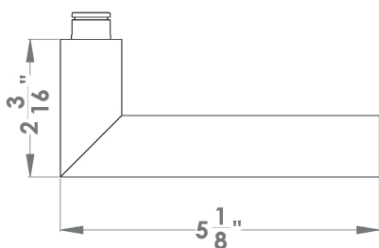

Verona

Finish: satin/polished stainless steel (73)

To suit standard 2 1/8" door prep

Verona – UER37Q
 2 5/8 x 2 5/8 x 7/16"

Verona – UER37
 Ø 2 5/8 x 7/16"

Features UER37Q and UER37

- 3 piece rose
- concealed bolt-through fixing
- sprung
- door range 1 1/4" (31 mm) - 2" (51 mm) standard
- T- and Lip-Strike with dust box
- stainless steel faceplate
- backsets: 2 3/8" (60 mm) or 2 3/4" (70 mm)
- functions: Passage (PAS), Privacy (PRI), full dummy (DUM), dummy left (DUML), dummy right (DUMR)
- available with UL-Latch
- 28° latch with attached face plate
- rate of satin stainless steel 304
- hub 5/16" (8 mm)
- door prep 2 1/8"
- available finish: polished stainless steel, satin stainless steel, satin/polished stainless steel, cosmos black

specification details

lever

round rose

square rose