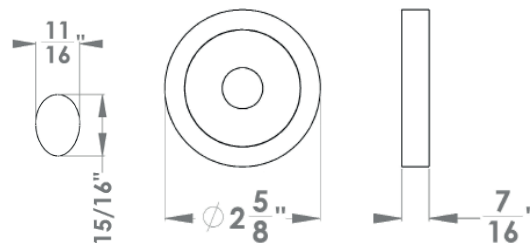

Verona

Finish: satin/polished stainless steel (73)

To suit standard 2 1/8" door prep

Verona – UER37Q
 2 5/8 x 2 5/8 x 7/16"

Verona – UER37
 Ø 2 5/8 x 7/16"

Features UER37Q and UER37

- 3 piece rose
- concealed bolt-through fixing
- sprung
- door range 1 1/4" (31 mm) - 2" (51 mm) standard
- T- and Lip-Strike with dust box
- stainless steel faceplate
- backsets: 2 3/8" (60 mm) or 2 3/4" (70 mm)
- functions: Passage (PAS), Privacy (PRI), full dummy (DUM), dummy left (DUML), dummy right (DUMR)
- available with UL-Latch
- 28° latch with attached face plate
- rate of satin stainless steel 304
- hub 5/16" (8 mm)
- door prep 2 1/8"
- available finish: polished stainless steel, satin stainless steel, satin/polished stainless steel, cosmos black

round

UER37 PAS60 73	passage 2 3/8" backset
UER37 PAS70 73	passage 2 3/4" backset
UER37 PRI60 73	privacy 2 3/8" backset
UER37 PRI70 73	privacy 2 3/4" backset
UER37 DUM 73	full dummy
UER37 DUML 73	half dummy left
UER37 DUMR 73	half dummy right
UEDB 73	deadbolt to add to passage
UEDB A 73	deadbolt keyed alike

specification details

lever

round rose

square rose