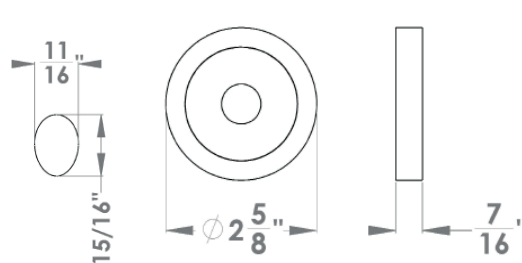

Verona

Finish: cosmos black (83)

To suit standard 2 1/8" door prep

Verona – UER37Q
 2 5/8 x 2 5/8 x 7/16"

Verona – UER37
 Ø 2 5/8 x 7/16"

Features UER37Q and UER37

- 3 piece rose
- concealed bolt-through fixing
- sprung
- door range 1 1/4" (31 mm) - 2" (51 mm) standard
- T- and Lip-Strike with dust box
- stainless steel faceplate
- backsets: 2 3/8" (60 mm) or 2 3/4" (70 mm)
- functions: Passage (PAS), Privacy (PRI), full dummy (DUM), dummy left (DUML), dummy right (DUMR)
- available with UL-Latch
- 28° latch with attached face plate
- rate of satin stainless steel 304
- hub 5/16" (8 mm)
- door prep 2 1/8"
- available finish: cosmos black, satin stainless steel, polished stainless steel, satin/polished stainless steel

round

UER37 PAS60 83	passage 2 3/8" backset
UER37 PAS70 83	passage 2 3/4" backset
UER37 PRI60 83	privacy 2 3/8" backset
UER37 PRI70 83	privacy 2 3/4" backset
UER37 DUM 83	full dummy
UER37 DUML 83	half dummy left
UER37 DUMR 83	half dummy right
UEDB 83	deadbolt to add to passage
UEDB A 83	deadbolt keyed alike

specification details

lever

round rose

square rose