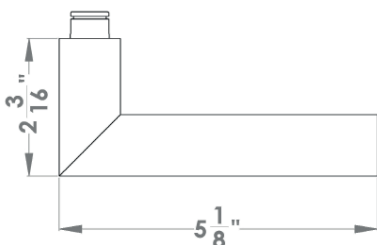

Verona

Finish: cosmos black (83)

To suit standard 2 1/8" door prep

Verona – UER37Q
 2 5/8 x 2 5/8 x 7/16"

Verona – UER37
 Ø 2 5/8 x 7/16"

Features UER37Q and UER37

- 3 piece rose
- concealed bolt-through fixing
- sprung
- door range 1 1/4" (31 mm) - 2" (51 mm) standard
- T- and Lip-Strike with dust box
- stainless steel faceplate
- backsets: 2 3/8" (60 mm) or 2 3/4" (70 mm)
- functions: Passage (PAS), Privacy (PRI), full dummy (DUM), dummy left (DUML), dummy right (DUMR)
- available with UL-Latch
- 28° latch with attached face plate
- rate of satin stainless steel 304
- hub 5/16" (8 mm)
- door prep 2 1/8"
- available finish: cosmos black, satin stainless steel, polished stainless steel, satin/polished stainless steel

product code
 square

UER37Q PAS60 83	passage 2 3/8" backset
UER37Q PAS70 83	passage 2 3/4" backset
UER37Q PRI60 83	privacy 2 3/8" backset
UER37Q PRI70 83	privacy 2 3/4" backset
UER37Q DUM 83	full dummy
UER37Q DUML 83	half dummy left
UER37Q DUMR 83	half dummy right
UEDBQ 83	deadbolt to add to passage
UEDBQ A 83	deadbolt keyed alike

specification details

lever

round rose

square rose