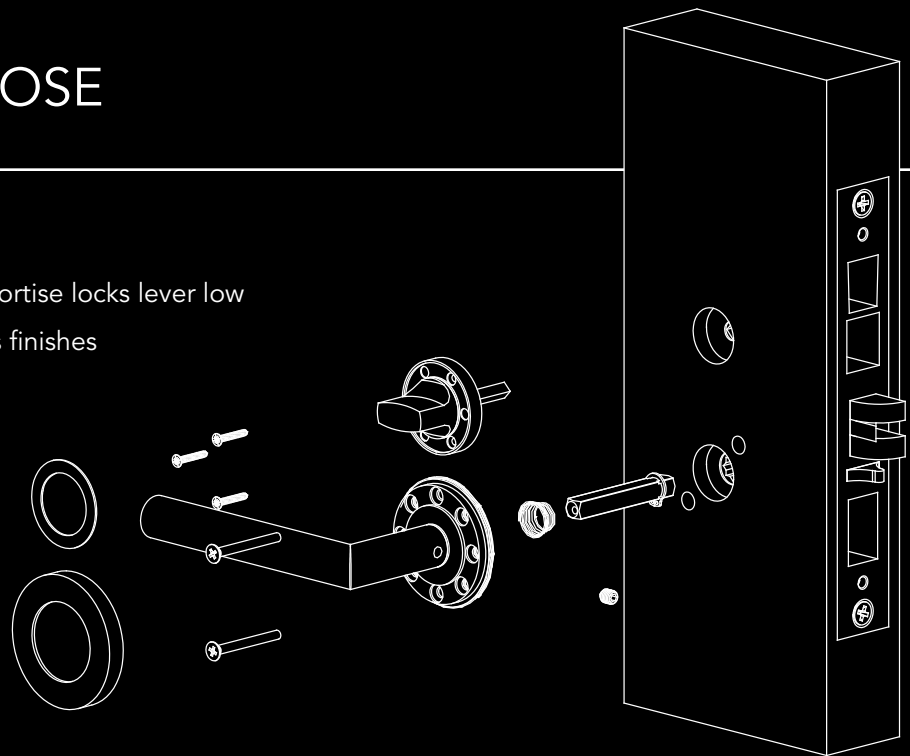

THE MORTISE ROSE

- Usable for multiple American mortise locks lever low
- Contemporary design in various finishes
- Quick installation
- Durable and resistant
- German engineering