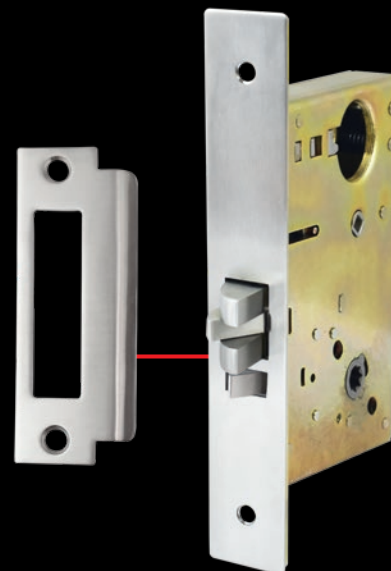

## KAMO

Suits custom door prep.

Available with 2 <sup>3</sup>/<sub>4</sub> "backset (70 mm) - standard

## KAMO - FUNCTIONS:

KArcher MOrtise lock (KAMO)

- PAS passage and closet latch
- PRI privacy bedroom or bathroom lock
- ENT entry with toggle and anti-pick
- STO storeroom/nightlatch

KAMO can be matched with all KARCHER DESIGN lever sets on mortise rose ERM or ERMQ