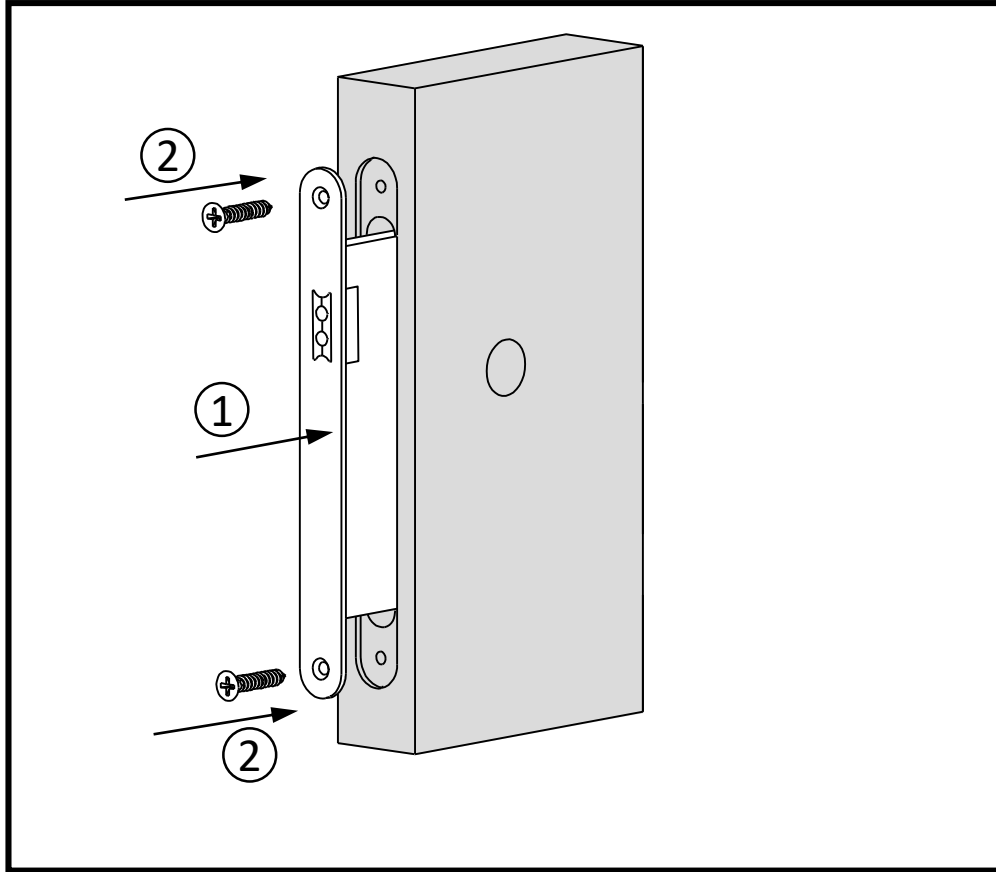

European mortise lock with euro cylinder

1. Insert the lock into the pre-prepared door
2. Secure the lock in the door using the provided screws
3. Insert the euro cylinder into the door and through the lock.
4. Secure the euro cylinder using the provided screw.

Door Cutout Dimensions

Strike Dimensions

European mortise lock (Privacy)

1. Insert the lock into the pre-prepared door
2. Secure the lock in the door using the provided screws

Door Cutout Dimensions

Strike Dimensions

European mortise lock (Passage)

1. Insert the lock into the pre-prepared door
2. Secure the lock in the door using the provided screws

Door Cutout Dimensions

Strike Dimensions

Limited Warranty – USA & Canada Only