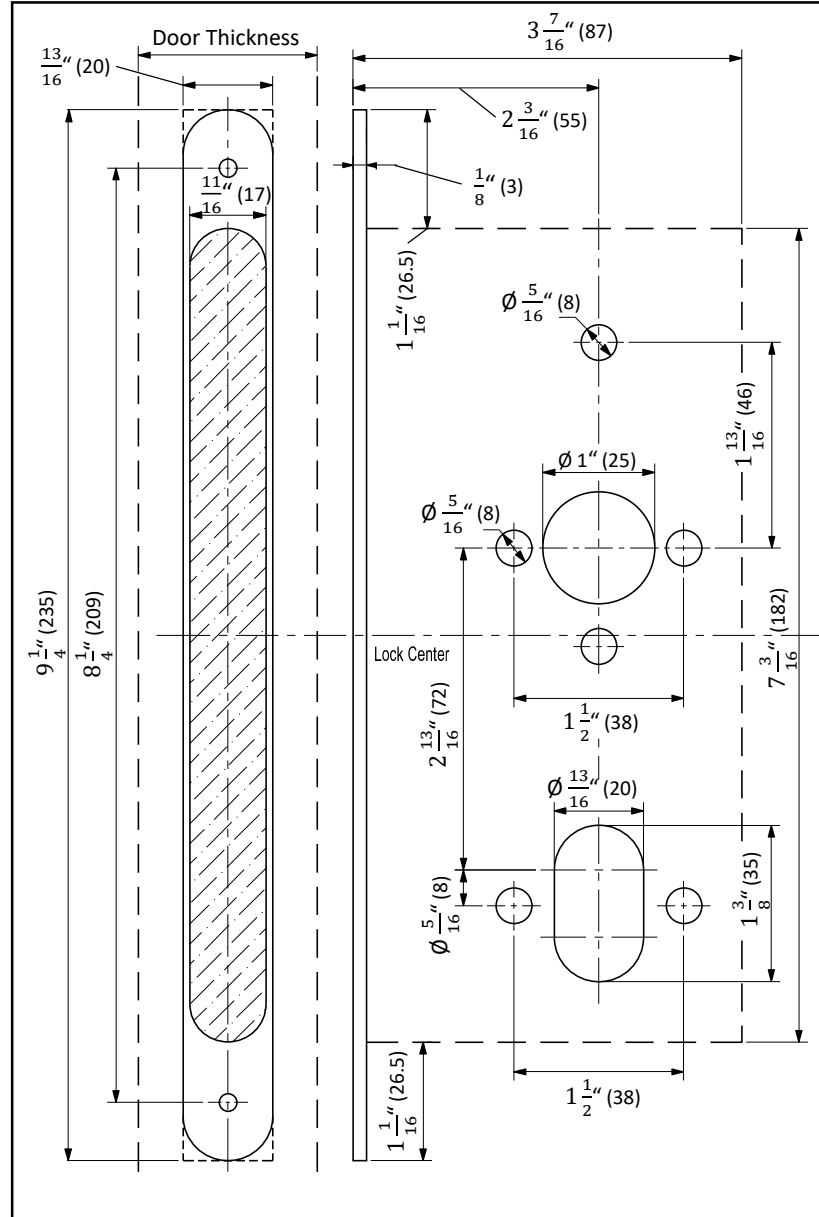

European mortise lock with euro cylinder

1. Insert the lock into the pre-prepared door
2. Secure the lock in the door using the provided screws
3. Insert the euro cylinder into the door and through the lock.
4. Secure the euro cylinder using the provided screw.

Door Cutout Dimensions

Strike Dimensions

European mortise lock (Privacy)

1. Insert the lock into the pre-prepared door
2. Secure the lock in the door using the provided screws

Door Cutout Dimensions

Strike Dimensions

European mortise lock (Passage)

1. Insert the lock into the pre-prepared door
2. Secure the lock in the door using the provided screws

Door Cutout Dimensions

Strike Dimensions

Limited Warranty – USA & Canada Only