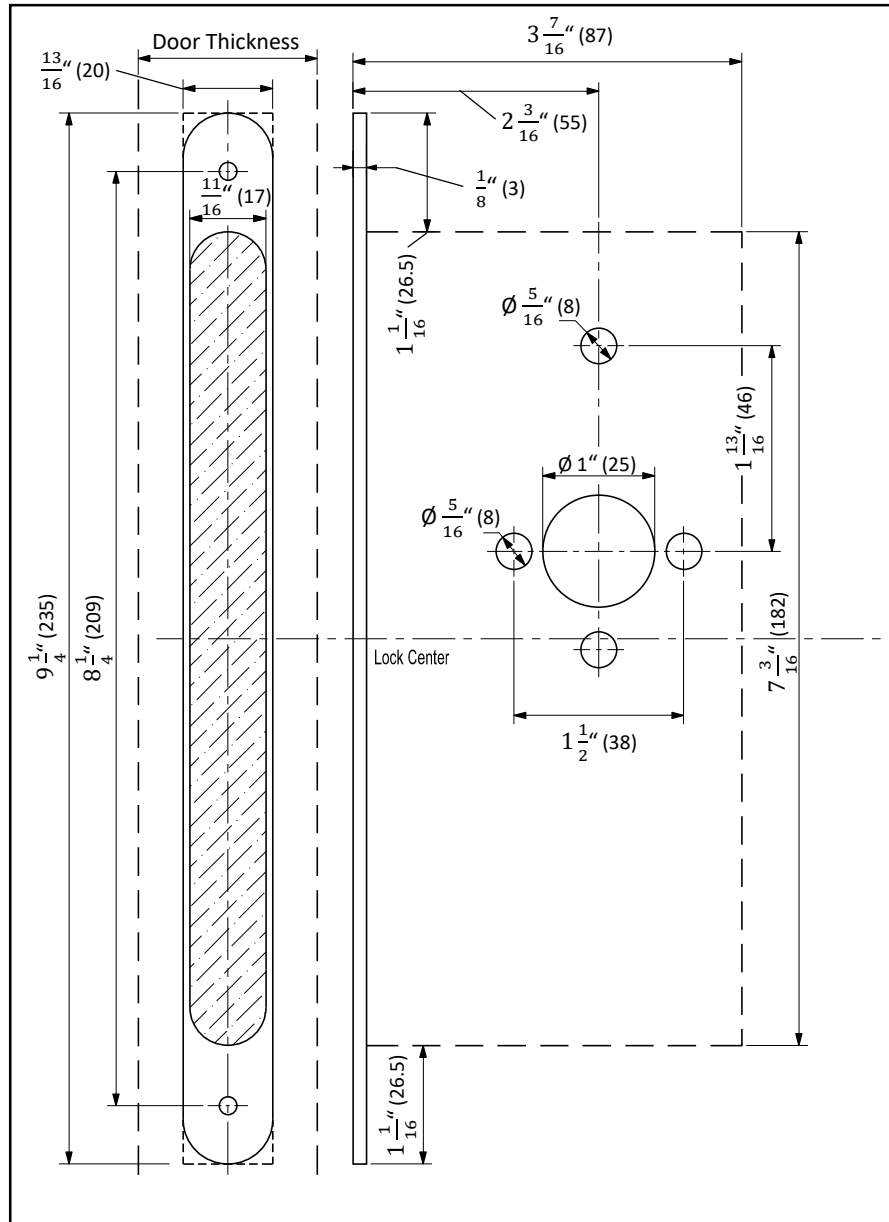

Door Cutout Dimensions

Strike Dimensions

European mortise lock (Privacy)

1. Insert the lock into the pre-prepared door
2. Secure the lock in the door using the provided screws

Door Cutout Dimensions

Strike Dimensions

European mortise lock (Passage)

1. Insert the lock into the pre-prepared door
2. Secure the lock in the door using the provided screws

Door Cutout Dimensions

Strike Dimensions

Limited Warranty – USA & Canada Only