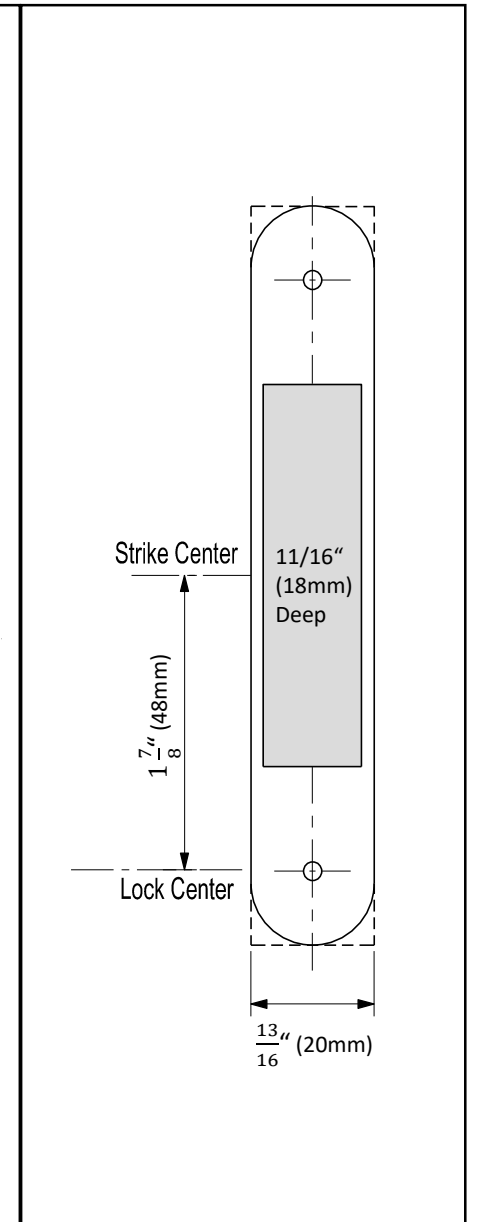

Door Cutout Dimensions

Strike Dimensions

European mortise lock (Privacy)

1. Insert the lock into the pre-prepared door
2. Secure the lock in the door using the provided screws

Door Cutout Dimensions

Strike Dimensions

European mortise lock (Passage)

1. Insert the lock into the pre-prepared door
2. Secure the lock in the door using the provided screws

Door Cutout Dimensions

Strike Dimensions

Limited Warranty – USA & Canada Only