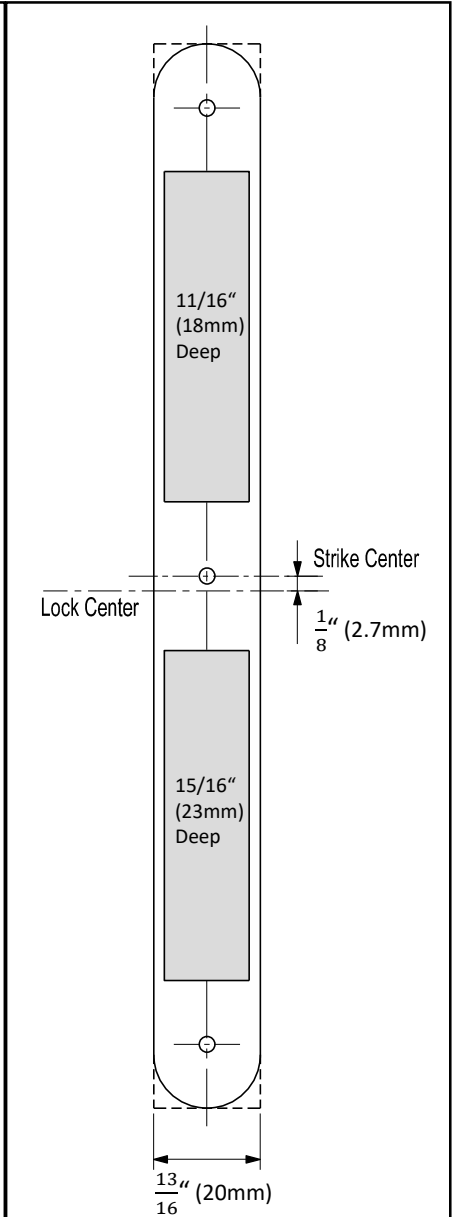

Door Cutout Dimensions

Strike Dimensions

European mortise lock (Privacy)

1. Insert the lock into the pre-prepared door
2. Secure the lock in the door using the provided screws

Door Cutout Dimensions

Strike Dimensions