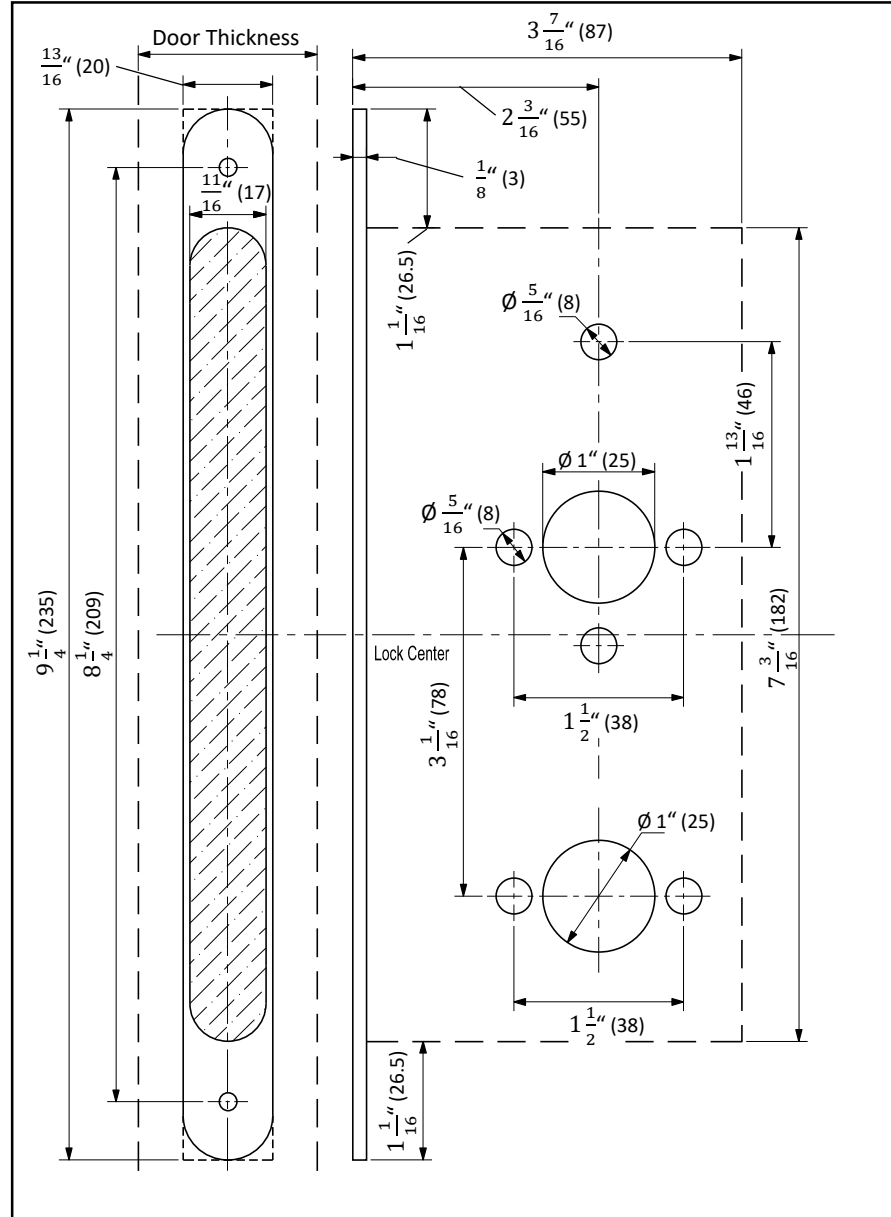

Door Cutout Dimensions

Strike Dimensions

European mortise lock (Privacy)

1. Insert the lock into the pre-prepared door
2. Secure the lock in the door using the provided screws

Door Cutout Dimensions

Strike Dimensions

European mortise lock (Passage)

1. Insert the lock into the pre-prepared door
2. Secure the lock in the door using the provided screws

Door Cutout Dimensions

Strike Dimensions

Limited Warranty – USA & Canada Only