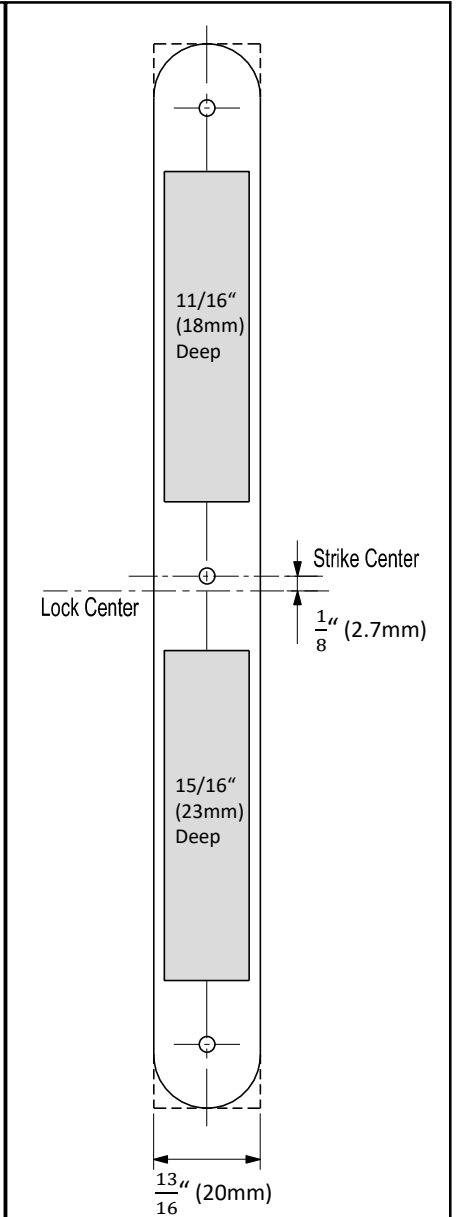

European mortise lock with euro cylinder

1. Insert the lock into the pre-prepared door
2. Secure the lock in the door using the provided screws
3. Insert the euro cylinder into the door and through the lock.
4. Secure the euro cylinder using the provided screw.

Door Cutout Dimensions

Strike Dimensions

European mortise lock (Privacy)

1. Insert the lock into the pre-prepared door
2. Secure the lock in the door using the provided screws

Door Cutout Dimensions

Strike Dimensions

European mortise lock (Passage)

1. Insert the lock into the pre-prepared door
2. Secure the lock in the door using the provided screws

Door Cutout Dimensions

Strike Dimensions

Limited Warranty – USA & Canada Only