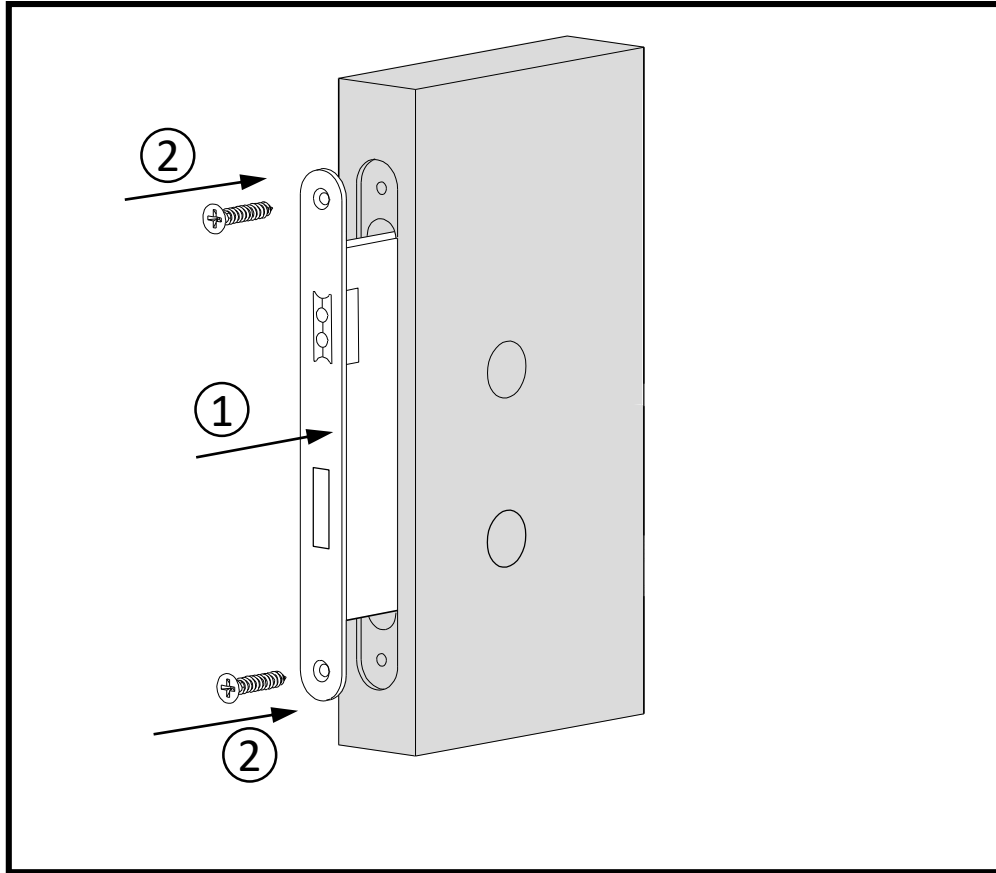

European mortise lock with euro cylinder

1. Insert the lock into the pre-prepared door
2. Secure the lock in the door using the provided screws
3. Insert the euro cylinder into the door and through the lock.
4. Secure the euro cylinder using the provided screw.

Door Cutout Dimensions

Strike Dimensions

European mortise lock (Privacy)

1. Insert the lock into the pre-prepared door
2. Secure the lock in the door using the provided screws

Door Cutout Dimensions

Strike Dimensions