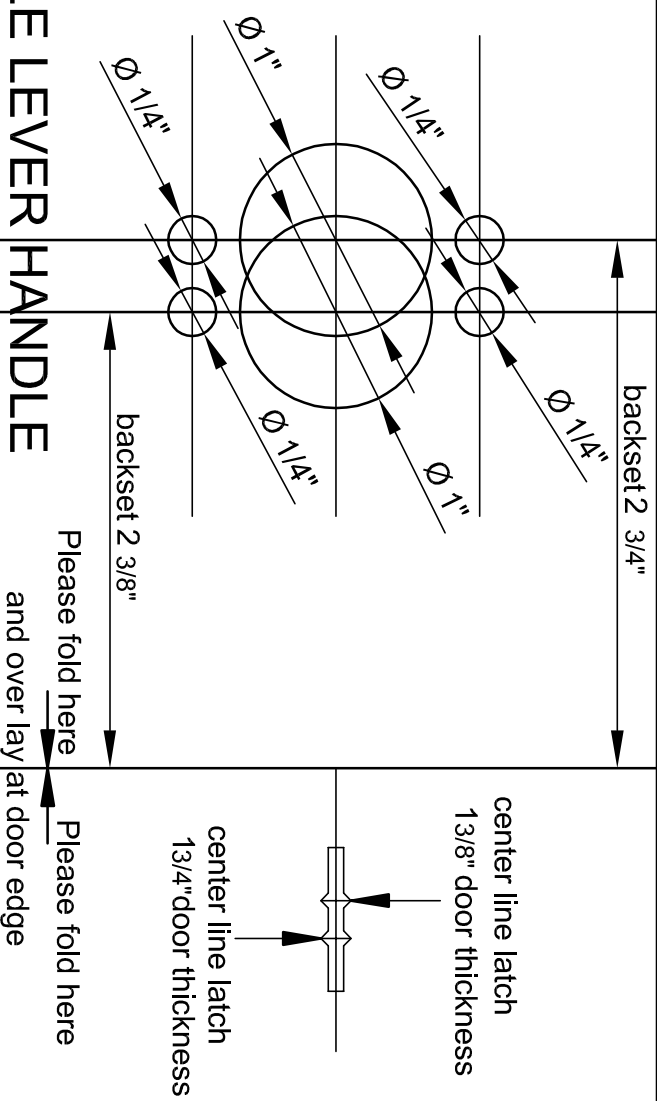

**TEMPLATE
EURO STYLE LEVER HANDLE**

Please do not change the scale and do not use the zoom in the printer options by printing. Please do not fit the print to the paper size but print in the original size. After printing, please check the dimensions showed besides (1 inch, 2 inch). If they are not correct you can not use this as a template.