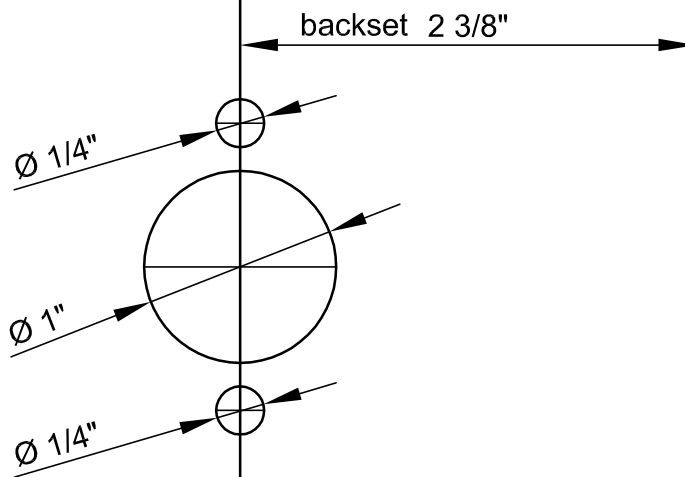

KARCHER
DESIGN

center line latch
1 3/8" door thickness

center line latch
1 3/4" door thickness

TEMPLATE EURO STYLE PRIVACY BOLT

Please fold here and over lay at door edge

Please fold here at door edge

Please do not change the scale and do not use the zoom in the printer options by printing. Please do not fit the print to the paper size but print in the original size. After printing, please check the dimensions showed besides (1 inch, 2 inch). If they are not correct you can not use this as a template.