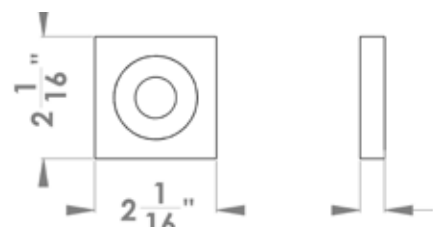

Features TER85Q and TER85

- 3 piece rose
- concealed bolt-through fixing
- sprung
- door range 1 1/2" (38 mm) - 1 7/8" (48 mm) standard
- T- and Lip-Strike with dust box
- stainless steel faceplate
- backsets: 2 3/8" (60 mm) or 2 3/4" (70 mm)
- functions: Passage (LA), full dummy (DUM), dummy left (DUM L), dummy right (DUM R)
- available with UL-Latch
- 28° latch with attached face plate
- rate of satin stainless steel 304
- hub 5/16" (8 mm)
- finish: satin stainless steel

specification details

lever

round rose

square rose

Please note: Karcher Design products are designed and measured in metric. Imperial measurements are close approximations to the actual metric dimensions