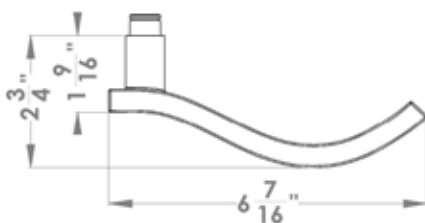

Miami- TER 85
Ø 2 1/16" x 7/16"

round

TER85 LA60 71	passage 2 3/8" backset
TER85 LA70 71	passage 2 3/4" backset
TER85 DUM 71	full dummy
TER85 DUM L 71	half dummy left
TER85 DUM R 71	half dummy right
UEZ1332 PB 71	privacy bolt

Features TER85Q and TER85

- 3 piece rose
- concealed bolt-through fixing
- sprung
- door range 1 1/2" (38 mm) - 1 7/8" (48 mm) standard
- T- and Lip-Strike with dust box
- stainless steel faceplate
- backsets: 2 3/8" (60 mm) or 2 3/4" (70 mm)
- functions: Passage (LA), full dummy (DUM), dummy left (DUM L), dummy right (DUM R)
- available with UL-Latch
- 28° latch with attached face plate
- rate of satin stainless steel 304
- hub 5/16" (8 mm)
- finish: satin stainless steel

specification details

lever

round rose

square rose

Please note: Karcher Design products are designed and measured in metric. Imperial measurements are close approximations to the actual metric dimensions