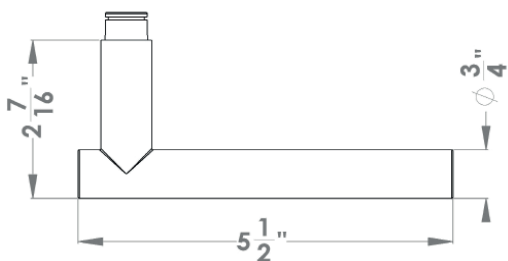

Manhattan

Finish: satin stainless steel (71)

To suit standard 2 1/8" door prep

Manhattan – UEPL21
 Ø 2 5/8 x 7/16"

round

UEPL21 PAS60 71	passage 2 3/8" backset
UEPL21 PAS70 71	passage 2 3/4" backset
UEPL21 PRI60 71	privacy 2 3/8" backset
UEPL21 PRI70 71	privacy 2 3/4" backset
UEPL21 DUM 71	full dummy
UEPL21 DUML 71	half dummy left
UEPL21 DUMR 71	half dummy right
UEDB 200 71	deadbolt to add to passage
UEDB 200 A 71	deadbolt keyed alike

Features UEPL21

- on Plan Design rose
- concealed bolt-through fixing
- sprung
- door range 1 3/8" (35 mm) - 1 3/4" (45 mm) standard
- T- and Lip-Strike with dust box
- stainless steel faceplate
- backsets: 2 3/8" (60 mm) or 2 3/4" (70 mm)
- functions: Passage (PAS), Privacy (PRI), full dummy (DUM), dummy left (DUML), dummy right (DUMR)
- available with UL-Latch
- 28° latch with attached face plate
- rate of satin stainless steel 304
- hub 5/16" (8 mm)
- door prep 2 1/8"
- available finishes: satin stainless steel, cosmos black

specification details

lever

round rose