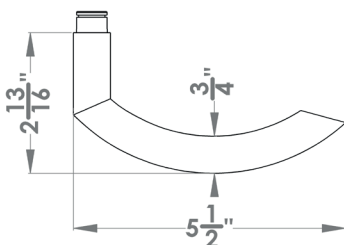

## Sylt

Finish: satin stainless steel (71)

To suit standard 2 1/8" door prep

**Sylt – UEPL26**  
 Ø 2 5/8 x 7/16"

### round

UEPL26 PAS60 71	passage 2 3/8" backset
UEPL26 PAS70 71	passage 2 3/4" backset
UEPL26 PRI60 71	privacy 2 3/8" backset
UEPL26 PRI70 71	privacy 2 3/4" backset
UEPL26 DUM 71	full dummy
UEPL26 DUML 71	half dummy left
UEPL26 DUMR 71	half dummy right
UEDB 200 71	deadbolt to add to passage
UEDB 200 A 71	deadbolt keyed alike

### Features UEPL26

- on Plan Design rose
- concealed bolt-through fixing
- sprung
- door range 1 3/8" (35 mm)-1 3/4" (45 mm) standard
- T- and Lip-Strike with dust box
- stainless steel faceplate
- backsets: 2 3/8" (60 mm) or 2 3/4" (70 mm)
- functions: Passage (PAS), Privacy (PRI), full dummy (DUM), dummy left (DUML), dummy right (DUMR)
- available with UL-Latch
- 28° latch with attached face plate
- rate of satin stainless steel 304
- hub 5/16" (8 mm)
- door prep 2 1/8"
- available finish: satin stainless steel, cosmos black

### specification details

lever

round rose