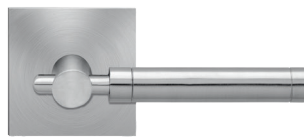

New York

Finish: satin stainless steel (71)

To suit standard 2 1/8" door prep

Features UEPL65

- on Plan Design rose
- concealed bolt-through fixing
- sprung
- door range min. 1 3/8" (34 mm) - max. 2" (50 mm) standard
- T- and full Lip-Strike included
- stainless steel faceplate
- backsets: 2 3/8" (60 mm)
- functions: Passage (PAS), Privacy (PRI), full dummy (DUM), dummy left (DUML), dummy right (DUMR)
- available with UL-Latch
- 28° latch with attached face plate
- stainless steel 304
- spindle 5/16" (8 mm)
- available finish: satin stainless steel, polished/satin stainless steel

New York – UEPL65
 Ø 2 9/16 x 1/8"

New York – UEPL65Q
 2 9/16 x 2 9/16 x 1/8 "

round

UEPL65 PAS60 71	passage 2 3/8" backset
UEPL65 PAS70 71	passage 2 3/4" backset
UEPL65 PRI60 71	privacy 2 3/8" backset
UEPL65 PRI70 71	privacy 2 3/4" backset
UEPL65 DUM 71	full dummy
UEPL65 DUML 71	half dummy left
UEPL65 DUMR 71	half dummy right
UEDB200 71	deadbolt to add to passage
UEDB200 A 71	deadbolt keyed alike

square

UEPL65Q PAS60 71	passage 2 3/8" backset
UEPL65Q PAS70 71	passage 2 3/4" backset
UEPL65Q PRI60 71	privacy 2 3/8" backset
UEPL65Q PRI70 71	privacy 2 3/4" backset
UEPL65Q DUM 71	full dummy
UEPL65Q DUML 71	half dummy left
UEPL65Q DUMR 71	half dummy right
UEDBQ200 71	deadbolt to add to passage
UEDBQ200 A 71	deadbolt keyed alike

specification details

lever

round rose

square rose