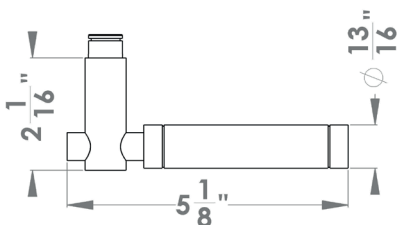

New York

Finish: satin stainless steel (71)

To suit standard 2 1/8" door prep

Features UEPL65

- on Plan Design rose
- concealed bolt-through fixing
- sprung
- door range min. 1 3/8" (34 mm) - max. 2" (50 mm) standard
- T- and full Lip-Strike included
- stainless steel faceplate
- backsets: 2 3/8" (60 mm)
- functions: Passage (PAS), Privacy (PRI), full dummy (DUM), dummy left (DUML), dummy right (DUMR)
- available with UL-Latch
- 28° latch with attached face plate
- stainless steel 304
- spindle 5/16" (8 mm)
- available finish: satin stainless steel, polished/satin stainless steel

New York – UEPL65
 Ø 2 9/16 x 1/8"

New York – UEPL65Q
 2 9/16 x 2 9/16 x 1/8 "

round

UEPL65 PAS60 71	passage 2 3/8" backset
UEPL65 PAS70 71	passage 2 3/4" backset
UEPL65 PRI60 71	privacy 2 3/8" backset
UEPL65 PRI70 71	privacy 2 3/4" backset
UEPL65 DUM 71	full dummy
UEPL65 DUML 71	half dummy left
UEPL65 DUMR 71	half dummy right
UEDB200 71	deadbolt to add to passage
UEDB200 A 71	deadbolt keyed alike

specification details

lever

round rose

square rose