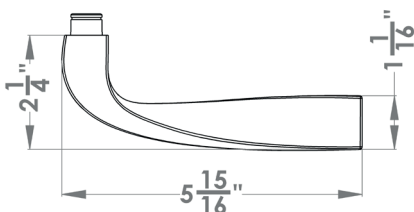

Nevada

Finish: satin stainless steel (71)

To suit standard 2 1/8" door prep

Features UEPL88

Nevada – UEPL88
 Ø 2 5/8 x 7/16"

round

UEPL88 PAS60 71	passage 2 3/8" backset
UEPL88 PAS70 71	passage 2 3/4" backset
UEPL88 PRI60 71	privacy 2 3/8" backset
UEPL88 PRI70 71	privacy 2 3/4" backset
UEPL88 DUM 71	full dummy
UEPL88 DUML 71	half dummy left
UEPL88 DUMR 71	half dummy right
UEDB 200 71	deadbolt to add to passage
UEDB 200 A 71	deadbolt keyed alike

- on Plan Design rose
- concealed bolt-through fixing
- sprung
- door range 1 3/8"(35 mm)-1 3/4 (45 mm) standard
- T- and Lip-Strike with dust box
- stainless steel faceplate
- backsets: 2 3/8" (60 mm) or 2 3/4" (70 mm)
- functions: Passage (PAS), Privacy (PRI), full dummy (DUM), dummy left (DUML), dummy right (DUMR)
- available with UL-Latch
- 28° latch with attached face plate
- rate of satin stainless steel 304
- hub 5/16" (8 mm)
- door prep 2 1/8"
- available finish: satin stainless steel, cosmos black

specification details

lever

round rose