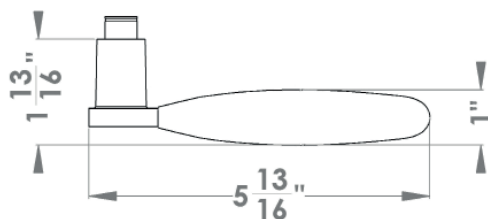

Antalya

Finish: chrome/satin chrome (56)

To suit standard 2 1/8" door prep

Antalya – UR250Q
 2 5/8 x 2 5/8 x 7/16"

product code
 square

UR250Q PAS60 56	passage 2 3/8" backset
UR250Q PAS70 56	passage 2 3/4" backset
UR250Q PRI60 56	privacy 2 3/8" backset
UR250Q PRI70 56	privacy 2 3/4" backset
UR250Q DUM 56	full dummy
UR250Q DUML 56	half dummy left
UR250Q DUMR 56	half dummy right

Antalya – UR250
 Ø 2 5/8 x 7/16"

round

UR250 PAS60 56	passage 2 3/8" backset
UR250 PAS70 56	passage 2 3/4" backset
UR250 PRI60 56	privacy 2 3/8" backset
UR250 PRI70 56	privacy 2 3/4" backset
UR250 DUM 56	full dummy
UR250 DUML 56	half dummy left
UR250 DUMR 56	half dummy right
UEDB 74	deadbolt to add to passage
UEDB A 74	deadbolt keyed alike

Features UR250Q and UR250

- 3 piece rose
- concealed bolt-through fixing
- sprung
- door range 1 1/4" (31 mm) - 2" (51 mm) standard
- T- and Lip-Strike with dust box
- stainless steel faceplate
- backsets: 2 3/8" (60 mm) or 2 3/4" (70 mm)
- functions: Passage (PAS), Privacy (PRI), full dummy (DUM), dummy left (DUML), dummy right (DUMR)
- 28° latch with attached face plate
- hub 5/16" (8 mm)
- door prep 2 1/8"
- available finish: chrome/satin chrome

specification details

lever

round rose

square rose