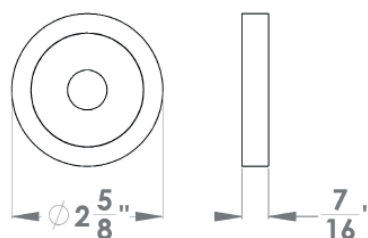

Antalya

Finish: chrome/satin chrome (56)

To suit standard 2 1/8" door prep

Antalya – UR250Q
 2 5/8 x 2 5/8 x 7/16"

product code
 square

UR250Q PAS60 56	passage 2 3/8" backset
UR250Q PAS70 56	passage 2 3/4" backset
UR250Q PRI60 56	privacy 2 3/8" backset
UR250Q PRI70 56	privacy 2 3/4" backset
UR250Q DUM 56	full dummy
UR250Q DUML 56	half dummy left
UR250Q DUMR 56	half dummy right

Antalya – UR250
 Ø 2 5/8 x 7/16"

round

UR250 PAS60 56	passage 2 3/8" backset
UR250 PAS70 56	passage 2 3/4" backset
UR250 PRI60 56	privacy 2 3/8" backset
UR250 PRI70 56	privacy 2 3/4" backset
UR250 DUM 56	full dummy
UR250 DUML 56	half dummy left
UR250 DUMR 56	half dummy right
UEDB 74	deadbolt to add to passage
UEDB A 74	deadbolt keyed alike

Features UR250Q and UR250

- 3 piece rose
- concealed bolt-through fixing
- sprung
- door range 1 1/4" (31 mm) - 2" (51 mm) standard
- T- and Lip-Strike with dust box
- stainless steel faceplate
- backsets: 2 3/8" (60 mm) or 2 3/4" (70 mm)
- functions: Passage (PAS), Privacy (PRI), full dummy (DUM), dummy left (DUML), dummy right (DUMR)
- 28° latch with attached face plate
- hub 5/16" (8 mm)
- door prep 2 1/8"
- available finish: chrome/satin chrome

specification details

lever

round rose

square rose