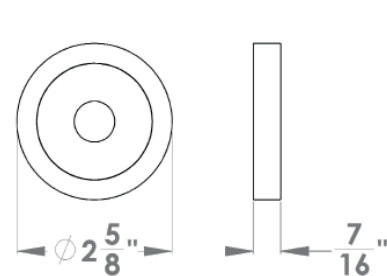

**Madeira**

Finish: cosmos black (83)

To suit standard 2 1/8" door prep

**Madeira – UER45Q**  
 2 5/8 x 2 5/8 x 7/16"

**Madeira – UER45**  
 Ø 2 5/8 x 7/16"

**Features UER45Q and UER45**

- 3 piece rose
- concealed bolt-through fixing
- sprung
- door range 1 1/4" (31 mm) - 2" (51 mm) standard
- T- and Lip-Strike with dust box
- stainless steel faceplate
- backsets: 2 3/8" (60 mm) or 2 3/4" (70 mm)
- functions: Passage (PAS), Privacy (PRI), full dummy (DUM), dummy left (DUML), dummy right (DUMR)
- available with UL-Latch
- 28° latch with attached face plate
- rate of satin stainless steel 304
- hub 5/16" (8 mm)
- door prep 2 1/8"
- available finishes: cosmos black, oil rubbed bronze, satin stainless steel

round

UER45 PAS60 83	passage 2 3/8" backset
UER45 PAS70 83	passage 2 3/4" backset
UER45 PRI60 83	privacy 2 3/8" backset
UER45 PRI70 83	privacy 2 3/4" backset
UER45 DUM 83	full dummy
UER45 DUML 83	half dummy left
UER45 DUMR 83	half dummy right
UEDB 83	deadbolt to add to passage
UEDB A 83	deadbolt keyed alike

**specification details**

lever

round rose

square rose