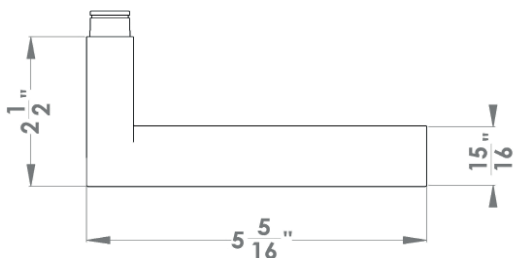

**Madeira**

Finish: cosmos black (83)

To suit standard 2 1/8" door prep

**Madeira – UER45Q**  
 2 5/8 x 2 5/8 x 7/16"

**Madeira – UER45**  
 Ø 2 5/8 x 7/16"

**Features UER45Q and UER45**

- 3 piece rose
- concealed bolt-through fixing
- sprung
- door range 1 1/4" (31 mm) - 2" (51 mm) standard
- T- and Lip-Strike with dust box
- stainless steel faceplate
- backsets: 2 3/8" (60 mm) or 2 3/4" (70 mm)
- functions: Passage (PAS), Privacy (PRI), full dummy (DUM), dummy left (DUML), dummy right (DUMR)
- available with UL-Latch
- 28° latch with attached face plate
- rate of satin stainless steel 304
- hub 5/16" (8 mm)
- door prep 2 1/8"
- available finishes: cosmos black, oil rubbed bronze, satin stainless steel

product code  
 square

UER45Q PAS60 83	passage 2 3/8" backset
UER45Q PAS70 83	passage 2 3/4" backset
UER45Q PRI60 83	privacy 2 3/8" backset
UER45Q PRI70 83	privacy 2 3/4" backset
UER45Q DUM 83	full dummy
UER45Q DUML 83	half dummy left
UER45Q DUMR 83	half dummy right
UEDBQ 83	deadbolt to add to passage
UEDBQ A 83	deadbolt keyed alike

**specification details**

lever

round rose

square rose