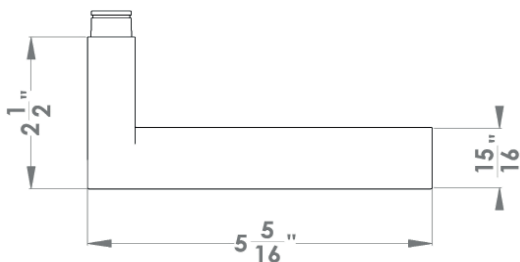

specification details

lever