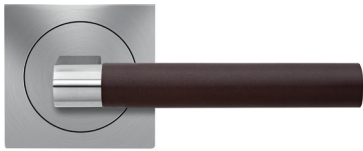

## Madeira

Finish: satin stainless steel (71) / dark brown leather

### To suit standard 2 1/8" door prep

**Madeira – UER45Q LD**  
 2 5/8 x 2 5/8 x 7/16"

**Madeira – UER45 LD**  
 Ø 2 5/8 x 7/16"

### Features UER45Q LD and UER45 LD

- 3 piece rose
- concealed bolt-through fixing
- sprung
- door range 1 1/4" (31 mm) - 2" (50 mm) standard
- T- and Lip-Strike with dust box
- stainless steel faceplate
- backsets: 2 3/8" (60 mm) or 2 3/4" (70 mm)
- functions: Passage (PAS), Privacy (PRI), full dummy (DUM), dummy left (DUML), dummy right (DUMR)
- available with UL-Latch
- 28° latch with attached face plate
- rate of satin stainless steel 304
- hub 5/16" (8 mm)
- door prep 2 1/8"
- finish: satin stainless steel/dark brown leather
- available leather colours: dark brown, light brown, black