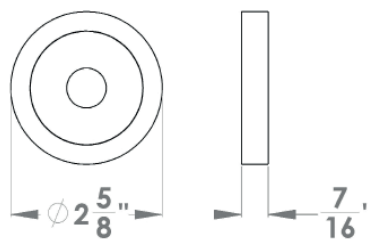

Madeira

Finish: satin stainless steel (71) / dark brown leather

To suit standard 2 1/8" door prep

Features UER45Q LD and UER45 LD

- 3 piece rose
- concealed bolt-through fixing
- sprung
- door range 1 1/4" (31 mm) - 2" (50 mm) standard
- T- and Lip-Strike with dust box
- stainless steel faceplate
- backsets: 2 3/8" (60 mm) or 2 3/4" (70 mm)
- functions: Passage (PAS), Privacy (PRI), full dummy (DUM), dummy left (DUML), dummy right (DUMR)
- available with UL-Latch
- 28° latch with attached face plate
- rate of satin stainless steel 304
- hub 5/16" (8 mm)
- door prep 2 1/8"
- finish: satin stainless steel/dark brown leather
- available leather colours: dark brown, light brown, black

product code square

UER45Q LD PAS60 71	passage 2 3/8" backset
UER45Q LD PAS70 71	passage 2 3/4" backset
UER45Q LD PRI60 71	privacy 2 3/8" backset
UER45Q LD PRI70 71	privacy 2 3/4" backset
UER45Q LD DUM 71	full dummy
UER45Q LD DUML 71	half dummy left
UER45Q LD DUMR 71	half dummy right
UEDBQ 71	deadbolt to add to passage
UEDBQ A 71	deadbolt keyed alike

round

UER45 LD PAS60 71	passage 2 3/8" backset
UER45 LD PAS70 71	passage 2 3/4" backset
UER45 LD PRI60 71	privacy 2 3/8" backset
UER45 LD PRI70 71	privacy 2 3/4" backset
UER45 LD DUM 71	full dummy
UER45 LD DUML 71	half dummy left
UER45 LD DUMR 71	half dummy right
UEDB 71	deadbolt to add to passage
UEDB A 71	deadbolt keyed alike

specification details

lever

round rose

square rose