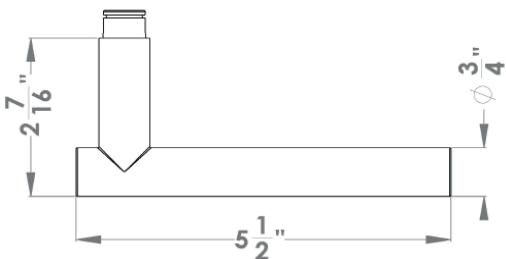

Manhattan

Finish: satin stainless steel (71)

To suit standard 2 1/8" door prep

Manhattan – UER21Q
 2 5/8 x 2 5/8 x 7/16"

Manhattan – UER21
 Ø 2 5/8 x 7/16"

Features UER21Q and UER21

- 3 piece rose
- concealed bolt-through fixing
- sprung
- door range 1 1/4" (31 mm) - 2" (50 mm) standard
- T- and Lip-Strike with dust box
- stainless steel faceplate
- backsets: 2 3/8" (60 mm) or 2 3/4" (70 mm)
- functions: Passage (PAS), Privacy (PRI), full dummy (DUM), dummy left (DUML), dummy right (DUMR)
- available with UL-Latch
- 28° latch with attached face plate
- rate of satin stainless steel 304
- hub 5/16" (8 mm)
- door prep 2 1/8"
- available finishes: satin stainless steel, cosmos black

product code
 square

UER21Q PAS60 71	passage 2 3/8" backset
UER21Q PAS70 71	passage 2 3/4" backset
UER21Q PRI60 71	privacy 2 3/8" backset
UER21Q PRI70 71	privacy 2 3/4" backset
UER21Q DUM 71	full dummy
UER21Q DUML 71	half dummy left
UER21Q DUMR 71	half dummy right
UEDBQ 71	deadbolt to add to passage
UEDBQ A 71	deadbolt keyed alike

specification details

lever

round rose

square rose