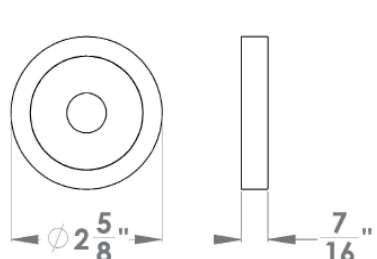

Manhattan

Finish: satin stainless steel (71)

To suit standard 2 1/8" door prep

Manhattan – UER21Q
 2 5/8 x 2 5/8 x 7/16"

Manhattan – UER21
 Ø 2 5/8 x 7/16"

Features UER21Q and UER21

- 3 piece rose
- concealed bolt-through fixing
- sprung
- door range 1 1/4" (31 mm) - 2" (50 mm) standard
- T- and Lip-Strike with dust box
- stainless steel faceplate
- backsets: 2 3/8" (60 mm) or 2 3/4" (70 mm)
- functions: Passage (PAS), Privacy (PRI), full dummy (DUM), dummy left (DUML), dummy right (DUMR)
- available with UL-Latch
- 28° latch with attached face plate
- rate of satin stainless steel 304
- hub 5/16" (8 mm)
- door prep 2 1/8"
- available finishes: satin stainless steel, cosmos black

round

UER21 PAS60 71	passage 2 3/8" backset
UER21 PAS70 71	passage 2 3/4" backset
UER21 PRI60 71	privacy 2 3/8" backset
UER21 PRI70 71	privacy 2 3/4" backset
UER21 DUM 71	full dummy
UER21 DUML 71	half dummy left
UER21 DUMR 71	half dummy right
UEDB 71	deadbolt to add to passage
UEDB A 71	deadbolt keyed alike

specification details

lever

round rose

square rose