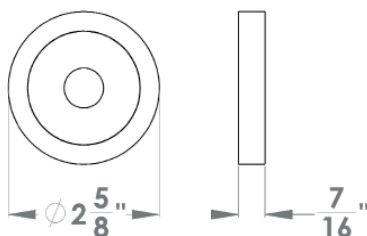

Ontario

Finish: satin/polished stainless steel (73)

To suit standard 2 1/8" door prep

Ontario – UER64Q
 2 5/8 x 2 5/8 x 7/16"

Ontario – UER64
 Ø 2 5/8 x 7/16"

Features UER64Q and UER64

- 3 piece rose
- concealed bolt-through fixing
- sprung
- door range 1 1/4" (31 mm) - 2" (51 mm) standard
- T- and Lip-Strike with dust box
- stainless steel faceplate
- backsets: 2 3/8" (60 mm) or 2 3/4" (70 mm)
- functions: Passage (PAS), Privacy (PRI), full dummy (DUM), dummy left (DUML), dummy right (DUMR)
- available with UL-Latch
- 28° latch with attached face plate
- rate of satin stainless steel 304
- hub 5/16" (8 mm)
- door prep 2 1/8"
- available finishes: satin/polished stainless steel, satin stainless steel

round

UER64 PAS60 73	passage 2 3/8" backset
UER64 PAS70 73	passage 2 3/4" backset
UER64 PRI60 73	privacy 2 3/8" backset
UER64 PRI70 73	privacy 2 3/4" backset
UER64 DUM 73	full dummy
UER64 DUML 73	half dummy left
UER64 DUMR 73	half dummy right
UEDB 73	deadbolt to add to passage
UEDB A 73	deadbolt keyed alike

specification details

lever

round rose

square rose