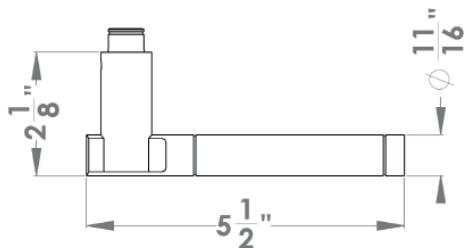

Ontario

Finish: satin/polished stainless steel (73)

To suit standard 2 1/8" door prep

Ontario – UER64Q
 2 5/8 x 2 5/8 x 7/16"

Ontario – UER64
 Ø 2 5/8 x 7/16"

Features UER64Q and UER64

- 3 piece rose
- concealed bolt-through fixing
- sprung
- door range 1 1/4" (31 mm) - 2" (51 mm) standard
- T- and Lip-Strike with dust box
- stainless steel faceplate
- backsets: 2 3/8" (60 mm) or 2 3/4" (70 mm)
- functions: Passage (PAS), Privacy (PRI), full dummy (DUM), dummy left (DUML), dummy right (DUMR)
- available with UL-Latch
- 28° latch with attached face plate
- rate of satin stainless steel 304
- hub 5/16" (8 mm)
- door prep 2 1/8"
- available finishes: satin/polished stainless steel, satin stainless steel

product code
 square

UER64Q PAS60 73	passage 2 3/8" backset
UER64Q PAS70 73	passage 2 3/4" backset
UER64Q PRI60 73	privacy 2 3/8" backset
UER64Q PRI70 73	privacy 2 3/4" backset
UER64Q DUM 73	full dummy
UER64Q DUML 73	half dummy left
UER64Q DUMR 73	half dummy right
UEDBQ 73	deadbolt to add to passage
UEDBQ A 73	deadbolt keyed alike

specification details

lever

round rose

square rose