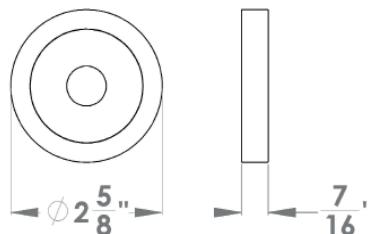

Rhodos

Finish: polished stainless steel (72)

To suit standard 2 1/8" door prep

Rhodos – UER28Q
 2 5/8 x 2 5/8 x 7/16"

product code square

UER28Q PAS60 72	passage 2 3/8" backset
UER28Q PAS70 72	passage 2 3/4" backset
UER28Q PRI60 72	privacy 2 3/8" backset
UER28Q PRI70 72	privacy 2 3/4" backset
UER28Q DUM 72	full dummy
UER28Q DUML 72	half dummy left
UER28Q DUMR 72	half dummy right
UEDBQ 72	deadbolt to add to passage
UEDBQ A 72	deadbolt keyed alike

Rhodos – UER28
 Ø 2 5/8 x 7/16"

round

UER28 PAS60 72	passage 2 3/8" backset
UER28 PAS70 72	passage 2 3/4" backset
UER28 PRI60 72	privacy 2 3/8" backset
UER28 PRI70 72	privacy 2 3/4" backset
UER28 DUM 72	full dummy
UER28 DUML 72	half dummy left
UER28 DUMR 72	half dummy right
UEDB 72	deadbolt to add to passage
UEDB A 72	deadbolt keyed alike

Features UER28Q and UER28

- 3 piece rose
- concealed bolt-through fixing
- sprung
- door range 1 1/4" (31 mm) - 2" (50 mm) standard
- T- and Lip-Strike with dust box
- stainless steel faceplate
- backsets: 2 3/8" (60 mm) or 2 3/4" (70 mm)
- functions: Passage (PAS), Privacy (PRI), full dummy (DUM), dummy left (DUML), dummy right (DUMR)
- available with UL-Latch
- 28° latch with attached face plate
- rate of satin stainless steel 304
- hub 5/16" (8 mm)
- door prep 2 1/8"
- available finishes: polished stainless steel, satin stainless steel, oil rubbed bronze, cosmos black

specification details

lever

round rose

square rose