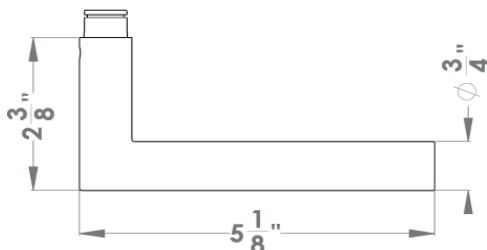

Rhodos

Finish: polished stainless steel (72)

To suit standard 2 1/8" door prep

Rhodos – UER28Q
 2 5/8 x 2 5/8 x 7/16"

product code square

UER28Q PAS60 72	passage 2 3/8" backset
UER28Q PAS70 72	passage 2 3/4" backset
UER28Q PRI60 72	privacy 2 3/8" backset
UER28Q PRI70 72	privacy 2 3/4" backset
UER28Q DUM 72	full dummy
UER28Q DUML 72	half dummy left
UER28Q DUMR 72	half dummy right
UEDBQ 72	deadbolt to add to passage
UEDBQ A 72	deadbolt keyed alike

Rhodos – UER28
 Ø 2 5/8 x 7/16"

round

UER28 PAS60 72	passage 2 3/8" backset
UER28 PAS70 72	passage 2 3/4" backset
UER28 PRI60 72	privacy 2 3/8" backset
UER28 PRI70 72	privacy 2 3/4" backset
UER28 DUM 72	full dummy
UER28 DUML 72	half dummy left
UER28 DUMR 72	half dummy right
UEDB 72	deadbolt to add to passage
UEDB A 72	deadbolt keyed alike

Features UER28Q and UER28

- 3 piece rose
- concealed bolt-through fixing
- sprung
- door range 1 1/4" (31 mm) - 2" (50 mm) standard
- T- and Lip-Strike with dust box
- stainless steel faceplate
- backsets: 2 3/8" (60 mm) or 2 3/4" (70 mm)
- functions: Passage (PAS), Privacy (PRI), full dummy (DUM), dummy left (DUML), dummy right (DUMR)
- available with UL-Latch
- 28° latch with attached face plate
- rate of satin stainless steel 304
- hub 5/16" (8 mm)
- door prep 2 1/8"
- available finishes: polished stainless steel, satin stainless steel, oil rubbed bronze, cosmos black

specification details

lever

round rose

square rose