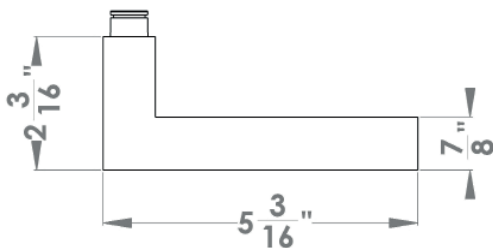

specification details

lever