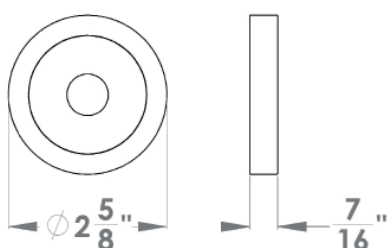

Seattle

Finish: polished stainless steel (72)

To suit standard 2 1/8" door prep

product code square

UER46Q PAS60 72	passage 2 3/8" backset
UER46Q PAS70 72	passage 2 3/4" backset
UER46Q PRI60 72	privacy 2 3/8" backset
UER46Q PRI70 72	privacy 2 3/4" backset
UER46Q DUM 72	full dummy
UER46Q DUML 72	half dummy left
UER46Q DUMR 72	half dummy right
UEDBQ 72	deadbolt to add to passage
UEDBQ A 72	deadbolt keyed alike

product code square

UER46 PAS60 72	passage 2 3/8" backset
UER46 PAS70 72	passage 2 3/4" backset
UER46 PRI60 72	privacy 2 3/8" backset
UER46 PRI70 72	privacy 2 3/4" backset
UER46 DUM 72	full dummy
UER46 DUML 72	half dummy left
UER46 DUMR 72	half dummy right
UEDB 72	deadbolt to add to passage
UEDB A 72	deadbolt keyed alike

Features UER46Q and UER46

- 3 piece rose
- concealed bolt-through fixing
- sprung
- door range 1 1/4" (31 mm) - 2" (51 mm) standard
- T- and Lip-Strike with dust box
- stainless steel faceplate
- backsets: 2 3/8" (60 mm) or 2 3/4" (70 mm)
- functions: Passage (PAS), Privacy (PRI), full dummy (DUM), dummy left (DUML), dummy right (DUMR)
- available with UL-Latch
- 28° latch with attached face plate
- rate of satin stainless steel 304
- hub 5/16" (8 mm)
- door prep 2 1/8"
- available finishes: polished stainless steel, satin stainless steel, oil rubbed bronze, cosmos black

specification details

lever

round rose

square rose