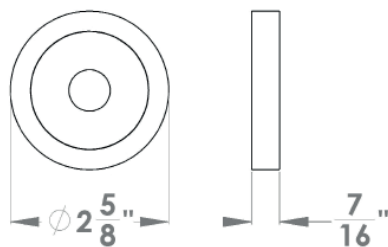

**Seattle**

Finish: oil rubbed bronze (81)

**To suit standard 2 1/8" door prep**

**Seattle – UER46Q**  
 2 5/8 x 2 5/8 x 7/16"

product code  
 square

UER46Q PAS60 81	passage 2 3/8" backset
UER46Q PAS70 81	passage 2 3/4" backset
UER46Q PRI60 81	privacy 2 3/8" backset
UER46Q PRI70 81	privacy 2 3/4" backset
UER46Q DUM 81	full dummy
UER46Q DUML 81	half dummy left
UER46Q DUMR 81	half dummy right
UEDBQ 81	deadbolt to add to passage
UEDBQ A 81	deadbolt keyed alike

**Seattle – UER46**  
 Ø 2 5/8 x 7/16"

product code  
 round

UER46 PAS60 81	passage 2 3/8" backset
UER46 PAS70 81	passage 2 3/4" backset
UER46 PRI60 81	privacy 2 3/8" backset
UER46 PRI70 81	privacy 2 3/4" backset
UER46 DUM 81	full dummy
UER46 DUML 81	half dummy left
UER46 DUMR 81	half dummy right
UEDB 81	deadbolt to add to passage
UEDB A 81	deadbolt keyed alike

**Features UER46Q and UER46**

- 3 piece rose
- concealed bolt-through fixing
- sprung
- door range 1 1/4" (31 mm) - 2" (51 mm) standard
- T- and Lip-Strike with dust box
- stainless steel faceplate
- backsets: 2 3/8" (60 mm) or 2 3/4" (70 mm)
- functions: Passage (PAS), Privacy (PRI), full dummy (DUM), dummy left (DUML), dummy right (DUMR)
- available with UL-Latch
- 28° latch with attached face plate
- rate of satin stainless steel 304
- hub 5/16" (8 mm)
- door prep 2 1/8"
- available finish: oil rubbed bronze, satin stainless steel, polished stainless steel, cosmos black

**specification details**

lever

round rose

square rose