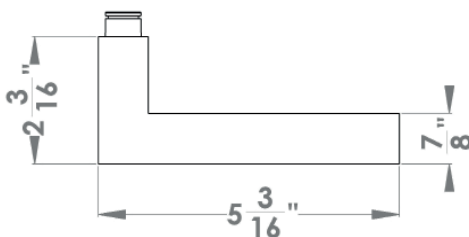

**Seattle**

Finish: oil rubbed bronze (81)

**To suit standard 2 1/8" door prep**

**Seattle – UER46Q**  
 2 5/8 x 2 5/8 x 7/16"

product code  
 square

UER46Q PAS60 81	passage 2 3/8" backset
UER46Q PAS70 81	passage 2 3/4" backset
UER46Q PRI60 81	privacy 2 3/8" backset
UER46Q PRI70 81	privacy 2 3/4" backset
UER46Q DUM 81	full dummy
UER46Q DUML 81	half dummy left
UER46Q DUMR 81	half dummy right
UEDBQ 81	deadbolt to add to passage
UEDBQ A 81	deadbolt keyed alike

**Seattle – UER46**  
 Ø 2 5/8 x 7/16"

product code  
 round

UER46 PAS60 81	passage 2 3/8" backset
UER46 PAS70 81	passage 2 3/4" backset
UER46 PRI60 81	privacy 2 3/8" backset
UER46 PRI70 81	privacy 2 3/4" backset
UER46 DUM 81	full dummy
UER46 DUML 81	half dummy left
UER46 DUMR 81	half dummy right
UEDB 81	deadbolt to add to passage
UEDB A 81	deadbolt keyed alike

**Features UER46Q and UER46**

- 3 piece rose
- concealed bolt-through fixing
- sprung
- door range 1 1/4" (31 mm) - 2" (51 mm) standard
- T- and Lip-Strike with dust box
- stainless steel faceplate
- backsets: 2 3/8" (60 mm) or 2 3/4" (70 mm)
- functions: Passage (PAS), Privacy (PRI), full dummy (DUM), dummy left (DUML), dummy right (DUMR)
- available with UL-Latch
- 28° latch with attached face plate
- rate of satin stainless steel 304
- hub 5/16" (8 mm)
- door prep 2 1/8"
- available finish: oil rubbed bronze, satin stainless steel, polished stainless steel, cosmos black

**specification details**

lever

round rose

square rose