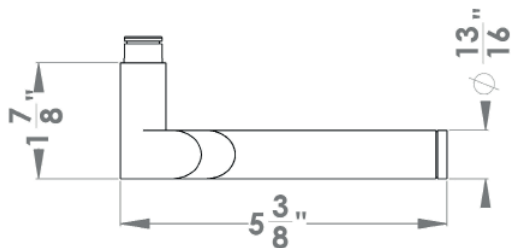

Starlight

Finish: chrome/satin stainless steel (65)

To suit standard 2 1/8" door prep

Starlight – UR38Q
 2 5/8 x 2 5/8 x 7/16"

Starlight – UR38
 Ø 2 5/8 x 7/16"

Features UR38Q and UR38

- 3 piece rose
- concealed bolt-through fixing
- sprung
- door range 1 1/4" (31 mm) - 2" (51 mm) standard
- T- and Lip-Strike with dust box
- stainless steel faceplate
- backsets: 2 3/8" (60 mm) or 2 3/4" (70 mm)
- functions: Passage (PAS), Privacy (PRI), full dummy (DUM), dummy left (DUML), dummy right (DUMR)
- 28° latch with attached face plate
- hub 5/16" (8 mm)
- door prep 2 1/8"
- available finish: chrome/satin stainless steel

product code square

UR38Q PAS60 65	passage 2 3/8" backset
UR38Q PAS70 65	passage 2 3/4" backset
UR38Q PRI60 65	privacy 2 3/8" backset
UR38Q PRI70 65	privacy 2 3/4" backset
UR38Q DUM 65	full dummy
UR38Q DUML 65	half dummy left
UR38Q DUMR 65	half dummy right
UEDBQ 73	deadbolt to add to passage
UEDBQ A 73	deadbolt keyed alike

specification details

lever

round rose

square rose