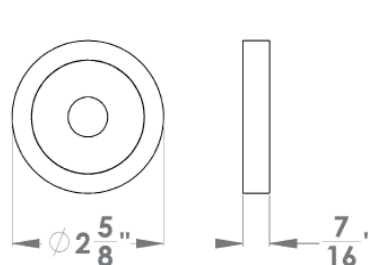

Starlight

Finish: chrome/satin stainless steel (65)

To suit standard 2 1/8" door prep

Starlight – UR38Q
 2 5/8 x 2 5/8 x 7/16"

Starlight – UR38
 Ø 2 5/8 x 7/16"

Features UR38Q and UR38

- 3 piece rose
- concealed bolt-through fixing
- sprung
- door range 1 1/4" (31 mm) - 2" (51 mm) standard
- T- and Lip-Strike with dust box
- stainless steel faceplate
- backsets: 2 3/8" (60 mm) or 2 3/4" (70 mm)
- functions: Passage (PAS), Privacy (PRI), full dummy (DUM), dummy left (DUML), dummy right (DUMR)
- 28° latch with attached face plate
- hub 5/16" (8 mm)
- door prep 2 1/8"
- available finish: chrome/satin stainless steel

round

UR38 PAS60 65	passage 2 3/8" backset
UR38 PAS70 65	passage 2 3/4" backset
UR38 PRI60 65	privacy 2 3/8" backset
UR38 PRI70 65	privacy 2 3/4" backset
UR38 DUM 65	full dummy
UR38 DUML 65	half dummy left
UR38 DUMR 65	half dummy right
UEDB 73	deadbolt to add to passage
UEDB A 73	deadbolt keyed alike

specification details

lever

round rose

square rose