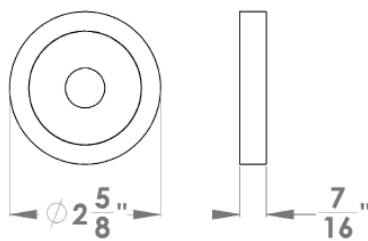

Venice

Finish: satin/polished stainless steel (73)

To suit standard 2 1/8" door prep

Venice – UR15QE
 Ø 2 5/8 x 7/16"

Venice – UR15E
 Ø 2 5/8 x 7/16"

product code square

UR15QE PAS60 73	passage 2 3/8" backset
UR15QE PAS70 73	passage 2 3/4" backset
UR15QE PRI60 73	privacy 2 3/8" backset
UR15QE PRI70 73	privacy 2 3/4" backset
UR15QE DUM 73	full dummy
UR15QE DUML 73	half dummy left
UR15QE DUMR 73	half dummy right
UEDBQ 73	deadbolt to add to passage
UEDBQ A 73	deadbolt keyed alike

Features UR15QE an UER15E

- 3 piece rose
- concealed bolt-through fixing
- sprung
- door range 1 1/4" (31 mm) - 2" (51 mm) standard
- T- and Lip-Strike with dust box
- stainless steel faceplate
- backsets: 2 3/8" (60 mm) or 2 3/4" (70 mm)
- functions: Passage (PAS), Privacy (PRI), full dummy (DUM), dummy left (DUML), dummy right (DUMR)
- 28° latch with attached face plate
- hub 5/16" (8 mm)
- door prep 2 1/8"
- available finish: satin/polished stainless steel

specification details

lever

round rose

square rose