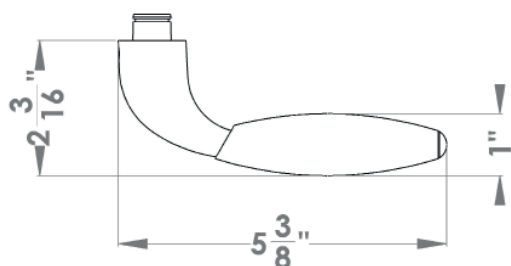

Venice

Finish: satin/polished stainless steel (73)

To suit standard 2 1/8" door prep

Venice – UR15QE
 Ø 2 5/8 x 7/16"

Venice – UR15E
 Ø 2 5/8 x 7/16"

product code square

UR15QE PAS60 73	passage 2 3/8" backset
UR15QE PAS70 73	passage 2 3/4" backset
UR15QE PRI60 73	privacy 2 3/8" backset
UR15QE PRI70 73	privacy 2 3/4" backset
UR15QE DUM 73	full dummy
UR15QE DUML 73	half dummy left
UR15QE DUMR 73	half dummy right
UEDBQ 73	deadbolt to add to passage
UEDBQ A 73	deadbolt keyed alike

product code round

UR15E PAS60 73	passage 2 3/8" backset
UR15E PAS70 73	passage 2 3/4" backset
UR15E PRI60 73	privacy 2 3/8" backset
UR15E PRI70 73	privacy 2 3/4" backset
UR15E DUM 73	full dummy
UR15E DUML 73	half dummy left
UR15E DUMR 73	half dummy right
UEDB 73	deadbolt to add to passage
UEDB A 73	deadbolt keyed alike

Features UR15QE an UER15E

- 3 piece rose
- concealed bolt-through fixing
- sprung
- door range 1 1/4" (31 mm) - 2" (51 mm) standard
- T- and Lip-Strike with dust box
- stainless steel faceplate
- backsets: 2 3/8" (60 mm) or 2 3/4" (70 mm)
- functions: Passage (PAS), Privacy (PRI), full dummy (DUM), dummy left (DUML), dummy right (DUMR)
- 28° latch with attached face plate
- hub 5/16" (8 mm)
- door prep 2 1/8"
- available finish: satin/polished stainless steel

specification details

lever

round rose

square rose