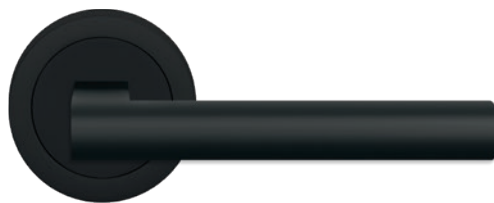

Madeira – UER45

Rhodos – UER28