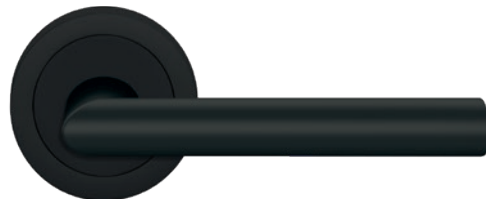

LEVER SETS - NOBLE AND HIGH QUALITY

Verona – UER37