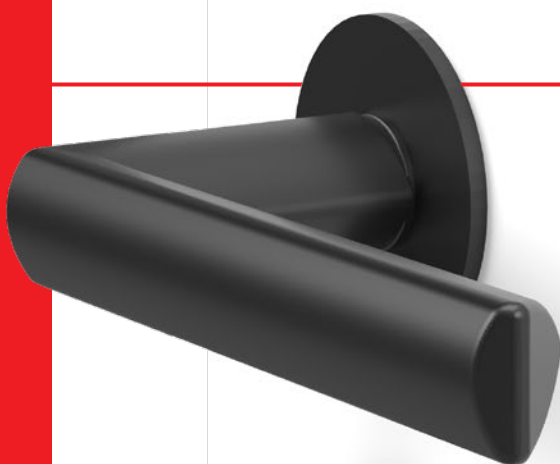

Available for all KARCHER DESIGN handle models and in the round and square version.

Paris – EPL55

Madeira – EPL45

MISSION INVISIBLE

DESIGNS OF STAINLESS STEEL

NEW

The KARCHER DESIGN range "Mission Invisible" is dedicated to a modern and pure interior design, placing focus on minimalist design. A $1 \frac{3}{16}$ " small mini rose was developed, which almost completely disappears behind the door handle. Combined with the three new design models Soho, Boston and Brooklyn, the door fitting is reduced to its bare minimum.