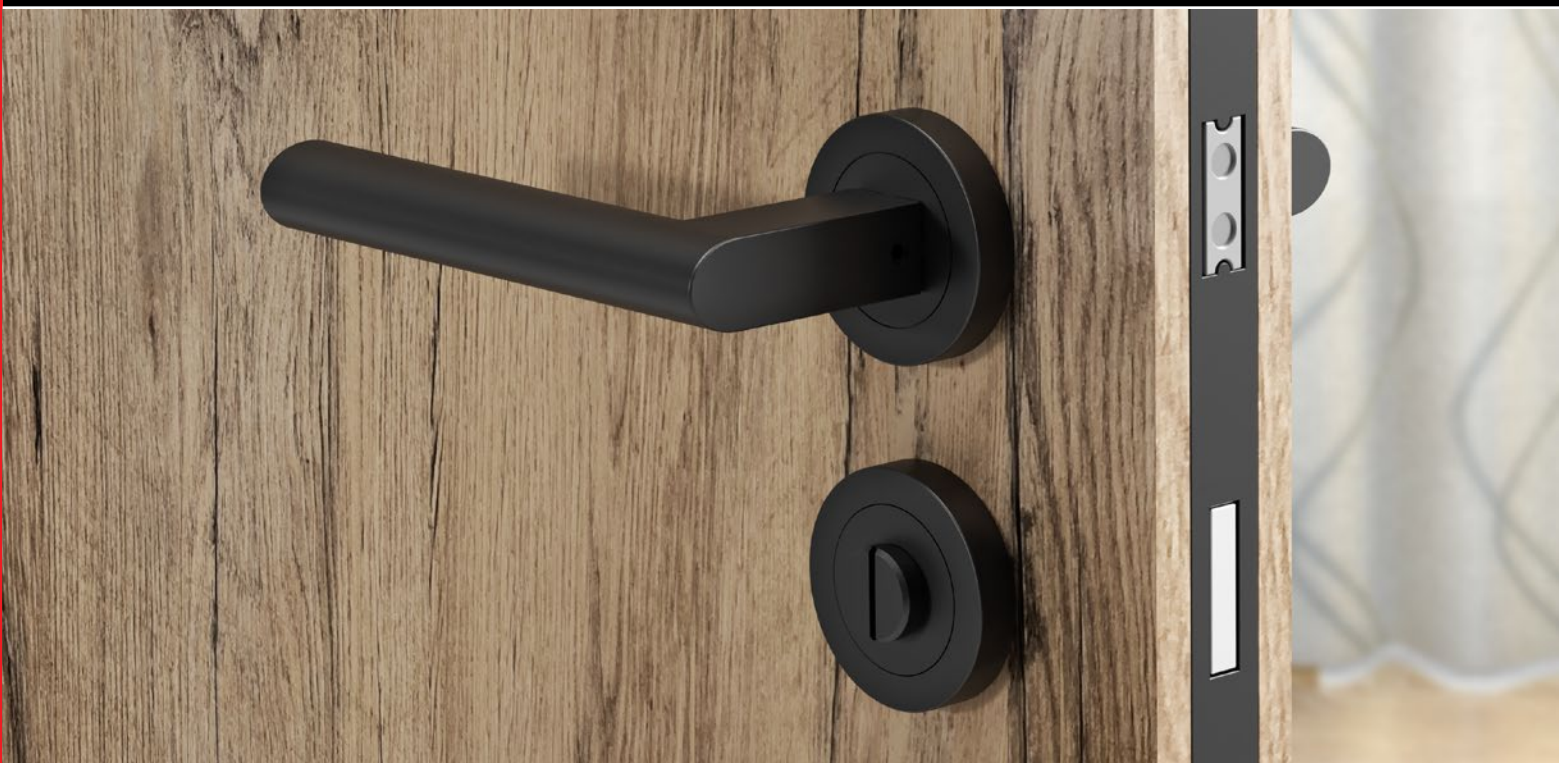

Grip/Lever Entry sets are available with tubular latches (UET) or mortise lock (UETM).

Tubular entry sets are also available as lever/lever combination (UEL).

PULL HANDLES

ES3
length from 11 $\frac{13}{16}$ " to 78 $\frac{3}{4}$ "

Madeira - ER45

Corfu - ER24

Verona - ER37

Montana - ER54

The 3-piece rose system is available in the round or square version with a diameter of 2 1/16 " and a thickness of 7/16 " and can be fitted for custom bored doors.